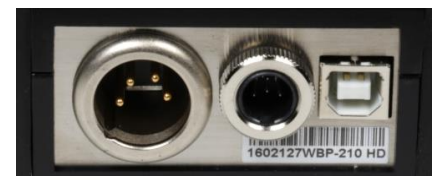

WBP-210HD / WBP-212HD

"EXTREME Series" WIRELESS single/dual channel beltacks

NEW

WBP-210HD (single channel) & **WBP-212HD** (dual channel) are the brand new versions of ALTAIR *EXTREME Series* wireless intercom beltacks. **These new models replace their predecessors (WBP-210 & WBP-212), keeping the compatibility with them and with all ALTAIR wireless base stations.**

The new *Extreme Series* beltacks have been designed to satisfy the needs of the most demanding professionals, offering outstanding autonomy for the long "on field" working sessions. Equipped with both standard 4pin XLR and "miniature" 4pin XLR connectors, these beltacks are compatible with all ALTAIR headsets.

A new built-in *Bluetooth* interface allows the operation along with wireless BT headsets, widening the possibilities for the user.

When used along with an "HD" base station, *WBP-210HD* and *WBP-212HD* beltacks will deliver a 100Hz-7KHz audio quality, improving notably the clarity in the communication.

MAIN FEATURES:

- **Range:** Typical 50 to 350 m around base station.
- **HD AUDIO:** HD High Definition Audio (100Hz-7KHz when used along with an "HD" base station).
- **Rugged case design.** Rubber corners. Internal diversity antennas.
- **Estimated Battery life:** 15 hours in conversation mode / 75 hours in Call receive mode.
- **Battery type:** Li-Ion
- **Charger:** External case/wall mount charger allowing simultaneous charge of up to 4 *EXTREME Series* beltacks
- **Headset connector:** XLR-4 pin "mini" / Standard XLR-4Pin
- **Headset type:** Selectable, dynamic or electret.