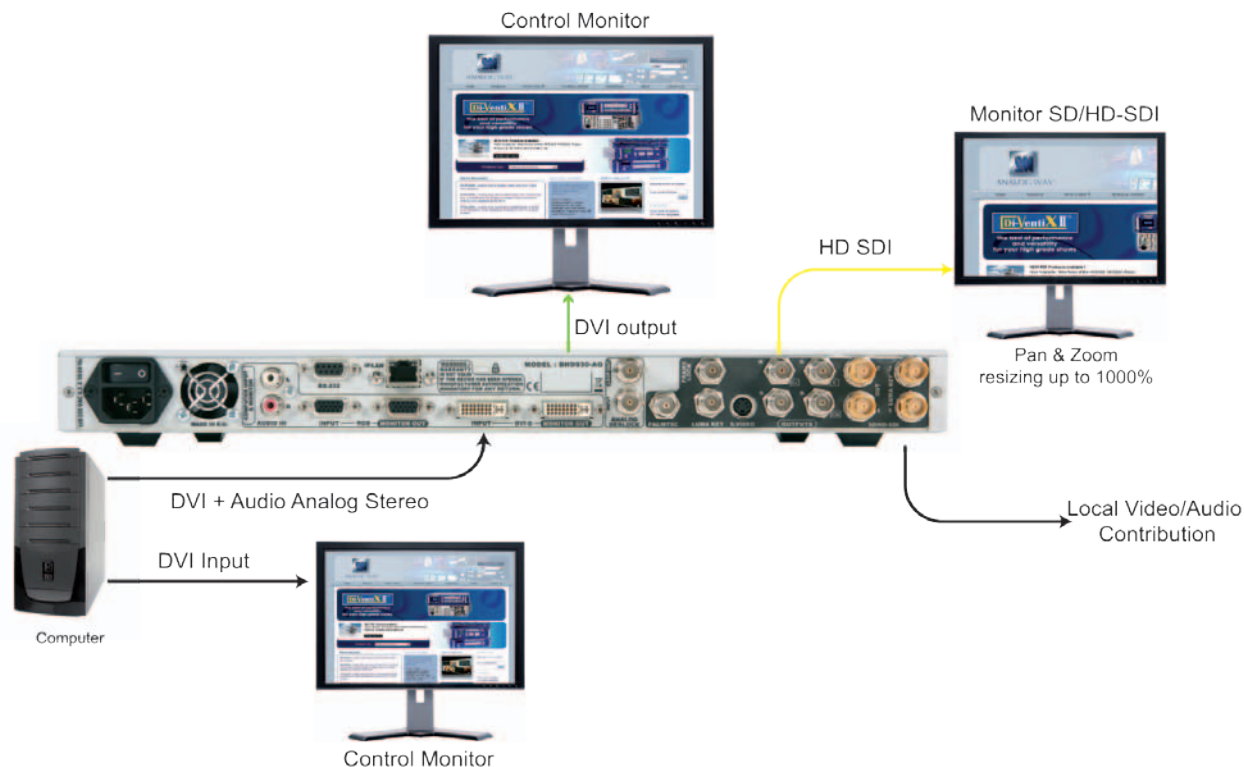

### Features

- Multi-level anti-flicker
- Horizontal & Vertical filters
- 16/9, 4/3, special sized and cropped output
- Pan & zoom resizing up to 1000%
- Zoom Finder
- Frame & logo memory
- Direct access functions: Freeze, Frame, Under/Over Scan Aspect Ratio, Zoom position and size
- RS232 Upgradable
- Remote Control Software (PC Only)
- Ethernet interface: Optional
- For High Definition and Standard Television Broadcast
- 8 Preset Memories for zoom settings

### References

- > BHD930-AG: Broad Scan HD with Analog Genlock
- > BHD930-DG: Broad Scan HD with Digital Genlock

### Option

- > OPT-LAN: TCP/IP Control Interface

ANALOG WAY®

Example of application with **BHD930**:  
 Select and scale a website window to broadcast any region of interest.