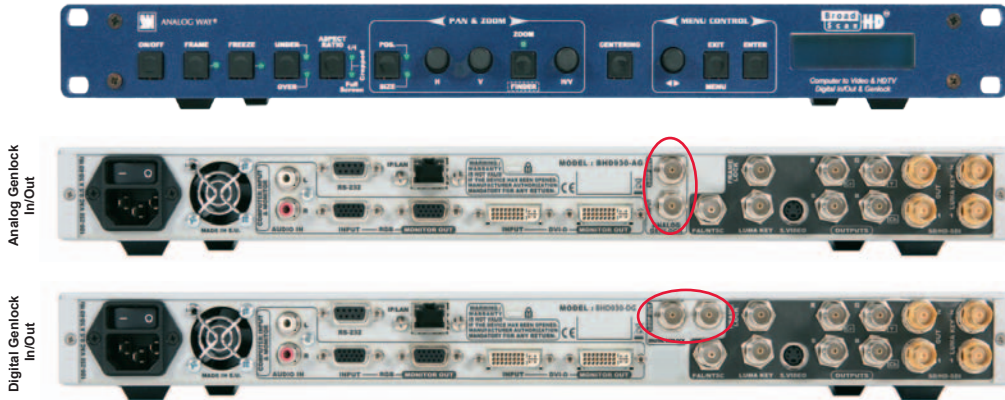

# Broad Scan HD

Ref. BHD930

Very High Resolution Video and HDTV Scan Converter with Genlock and Embedded Audio w/Delay

Analog Genlock In/Out

Digital Genlock In/Out

## BHD930 at a glance

- > Powerful Broadcast Scan Converter with Genlock
- > Supports many analog and digital output formats: HDTV, SDTV
- > High Performance image processing with real time conversion
- > A «Zoom finder» is provided to preview part of a zoomed image
- > 8 Preset memories for zoom settings

### Inputs

- Workstations, PC, Mac compatible input
- DVI and RGB Computer Input up to 1920x1200
- Genlock: HD/SD-SDI or Analog HD Black and Black Burst
- All Genlock timings meet broadcast ITU/SMPTE standards
- All Video outputs are available simultaneously

### Option

- > OPT-LAN: TCP/IP Control Interface

ANALOG WAY®

Example of application with **BHD930**:  
 Select and scale a website window to broadcast any region of interest.