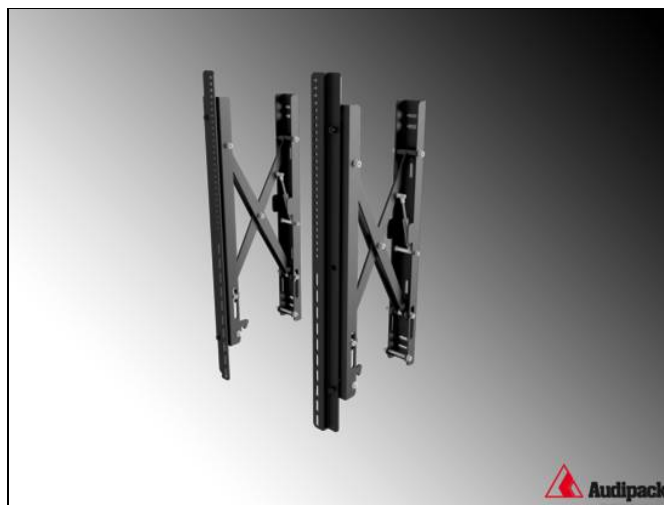

Pull-to-release wall mount for XXL flat panels

Ref.: FWM-V8SV

Servicable wall mount for XXL flat panels

The FWM-V8SV is a heavy duty wall mount for large flat screens. By pulling the cords, the wall mount is released and comes forward to give access for installation and service.

Dimensions in mm: W (free adjustable) x D109 x H825 mm
Suitable for vertical VESA 800
Max wall offset in mm: flat 109, extended 320
Max. load: 185 kg
Colour: black RAL 9005