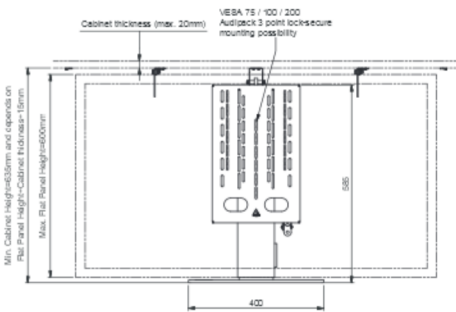

### Technical specifications

Max. screen size	42 inch
Max. screen height	600 mm.
Max. load	45 Kg
Dimensions in mm	W 400 x D 213 x H 585-1260
Stroke in mm	675 mm
Presentation height in mm	1056 (centre screen)
Mounting interface	VESA 75, 100, 200 and L&S3
Power supply	230 VAC 50-60 Hz/24 VDC