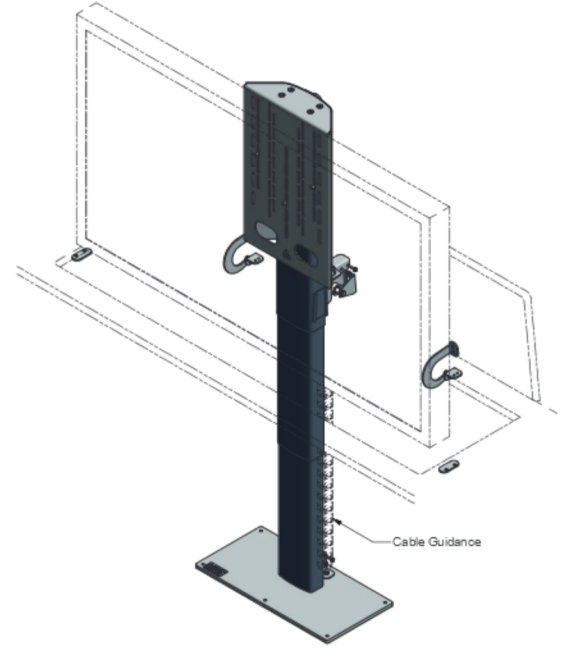

Audipack®

It's great to have solutions...

FACT SHEET

P3674

Technical specifications

Max. screen size	42 inch
Max. screen height	600 mm.
Max. load	45 Kg
Dimensions in mm	W 400 x D 213 x H 585-1260
Stroke in mm	675 mm
Presentation height in mm	1056 (centre screen)
Mounting interface	VESA 75, 100, 200 and L&S3
Power supply	230 VAC 50-60 Hz/24 VDC

Optional

- Mounting bracket for non-VESA mounting (required for installation)
- Potential free contact PCB with IR remote control - 260218
- Potential free contact PCB with RF remote control - 260219
- Wall switch - 261318