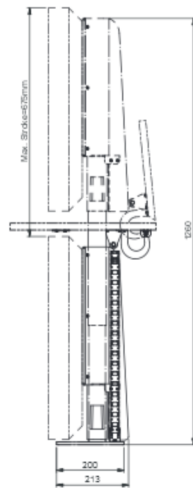

- ▲ **For screens up to 42 inch**
- ▲ **Models available for larger screen sizes**
- ▲ **Silent drive**
- ▲ **Easy installation**

### Technical specifications

Max. screen size	42 inch
Max. screen height	600 mm.
Max. load	45 Kg
Dimensions in mm	W 400 x D 213 x H 585-1260
Stroke in mm	675 mm
Presentation height in mm	1056 (centre screen)
Mounting interface	VESA 75, 100, 200 and L&S3
Power supply	230 VAC 50-60 Hz/24 VDC