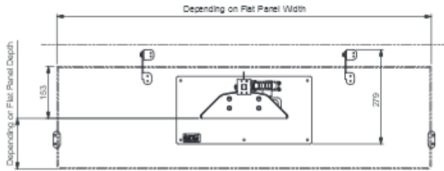

### Technical specifications

Max. screen size	42 inch
Max. screen height	600 mm.
Max. load	45 Kg
Dimensions in mm	W 400 x D 213 x H 585-1260
Stroke in mm	675 mm
Presentation height in mm	1056 (centre screen)
Mounting interface	VESA 75, 100, 200 and L&S3
Power supply	230 VAC 50-60 Hz/24 VDC