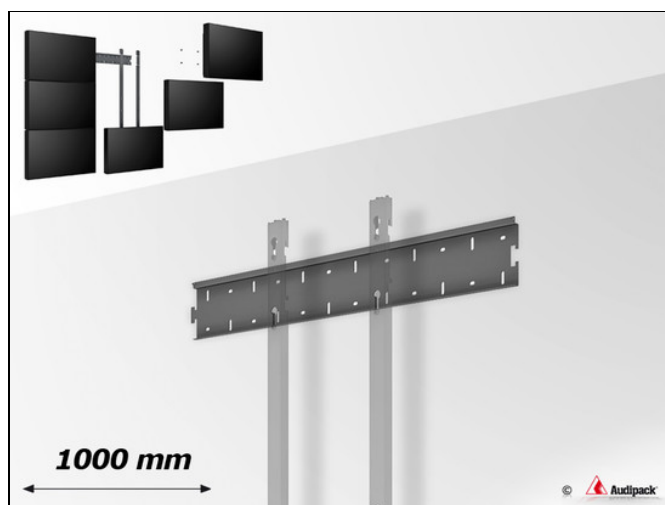

Back plate video wall basic system 1000 mm

Ref.: VWM-BPH-1000

Wall mounting plate, length 1000 mm suitable for the MA mounting arms.

With the wall mounting plate a videowall is easily created. By simply installing en combining multiple wall plates any shape and size of videowall can be installed. By using the single, double or tripple "MA" mounting arms, flat panels are easily installed and configured in any position.

Wall plate length 1000 mm
Standard colour black RAL 9005
Easy to mechanically link / connect to the next BPH plate