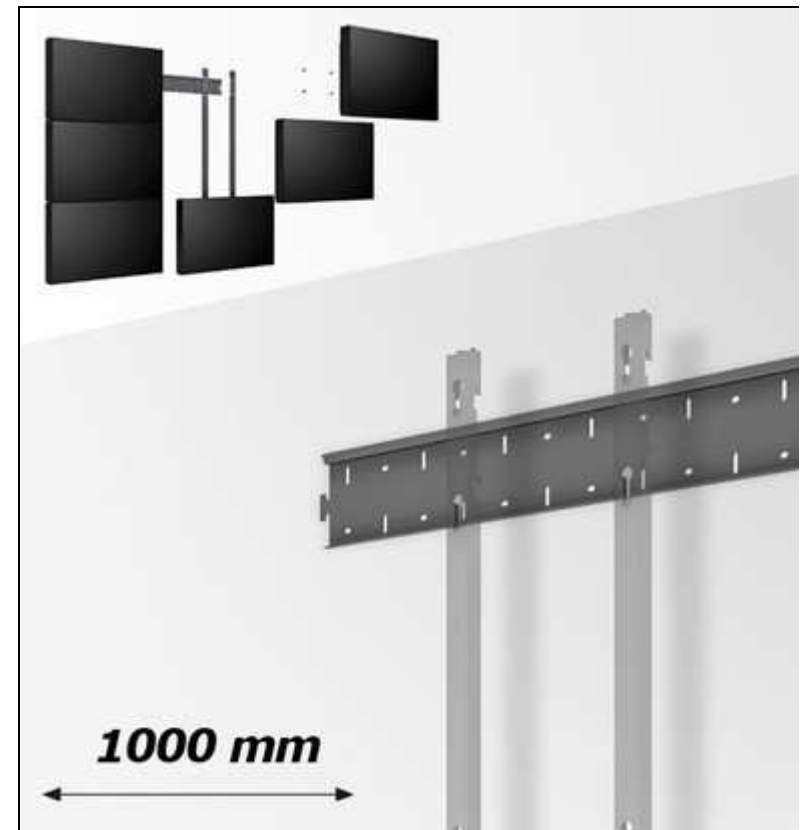

Back plate video wall basic system 1000 mm

Ref.: VWM-BPH-1000

Wall mounting plate, length 1000 mm suitable for the MA mounting arms.

With the wall mounting plate a videowall is easily created. By simply installing and combining multiple wall plates any shape and size of videowall can be installed. By using the single, double or tripple "MA" mounting arms, flat panels are easily installed and configured in any position.

Easy installation

Rigid wall plate with multiple wall mounting points

Video wall easy access system

Wall plate length 1000 mm

VWM-MH3

Standard colour black RAL 9005

Easy to mechanically link / connect to the next BPH plate
