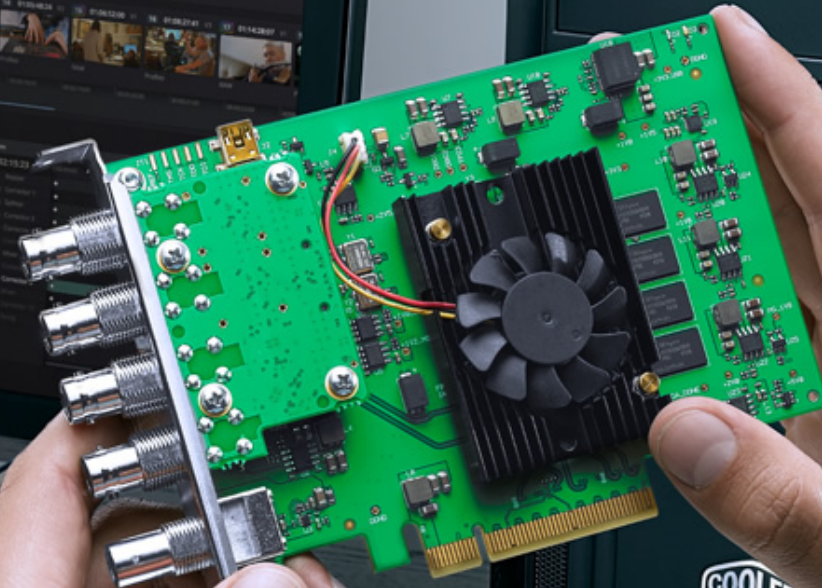

quality, 3D stereoscopic for advanced feature film visual effects, editing and color correction. There are DeckLink models to support either file or tape based workflows to precisely deliver perfect monitoring in editing and grading suites using professional SDI monitors, HDMI televisions and even video projectors.

## 6G SDI

DeckLink 4K Extreme

DeckLink Studio 4K

DeckLink SDI 4K

# Highest Quality Connections

Every DeckLink card features the highest quality connections so you get pristine video and audio quality and can connect to the widest range of professional SDI equipment. DeckLink 4K Extreme 12G includes Dual Link 12G-SDI, HDMI 4K, analog video, as well as 2 channels of AES/EBU audio and 2 channels of balanced analog audio in and out. DeckLink Studio 4K includes 6G-SDI, HDMI 1.4b, analog component, S-Video, composite video, 2 channels of AES/EBU audio and 4 channels

of balanced analog audio in and out. You also get a down converted SD output. DeckLink SDI 4K is perfect for high quality 10 bit SDI use only. All models include black burst/tri-sync reference and serial deck control. All DeckLink 4K models switch between SD and HD and Ultra HD, while the advanced DeckLink 4K Extreme 12G and DeckLink 4K Pro support DCI 4K and other high frame rate feature film formats!