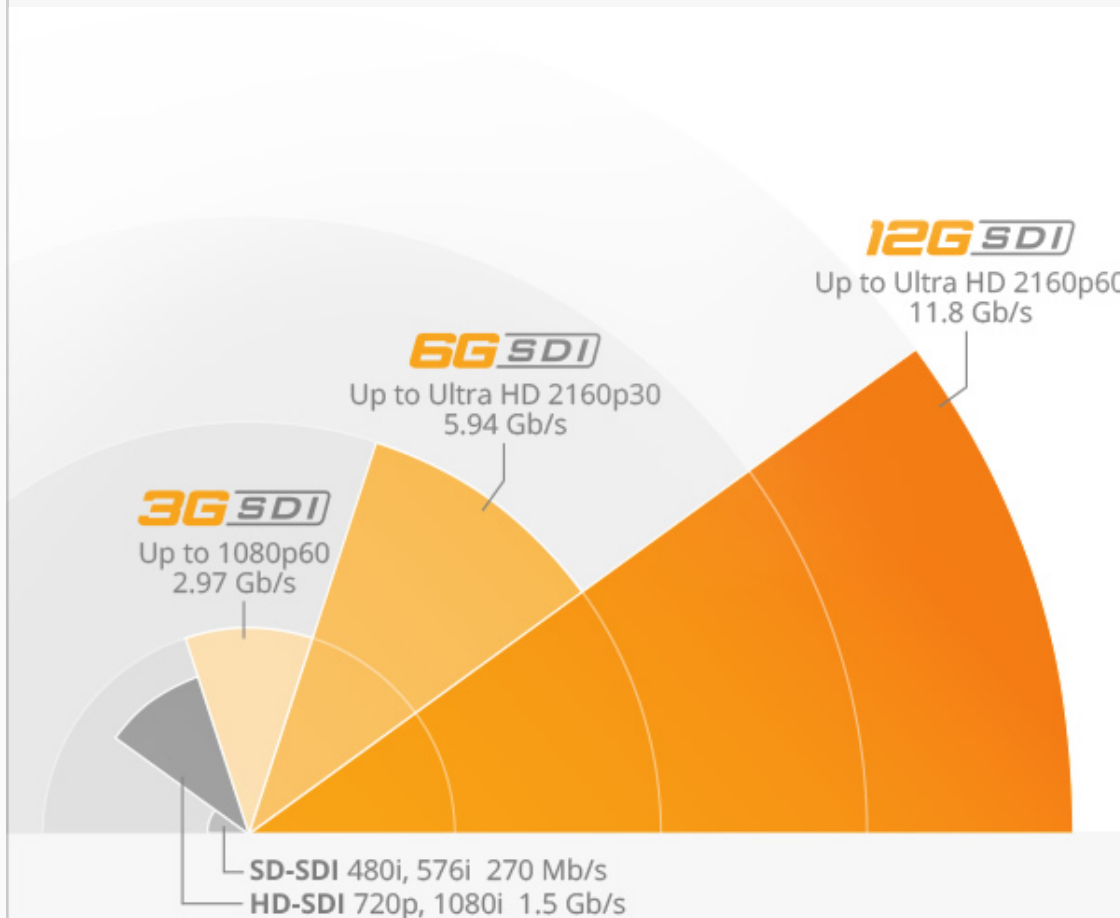

Mac OS X

No other capture and playback cards are supported by more software applications for Mac OS X. Get drivers that work with fantastic editing software such as Avid Media Composer, Final Cut Pro X, Premiere Pro CC, Symphony and News Cutter. For visual effects get full compatibility with Fusion, After Effects CC and Photoshop CC. For audio get compatibility with ProTools, Nuendo and Cubase. For streaming use Flash Media Encoder, Wirecast, Livestream Procaster.

Windows