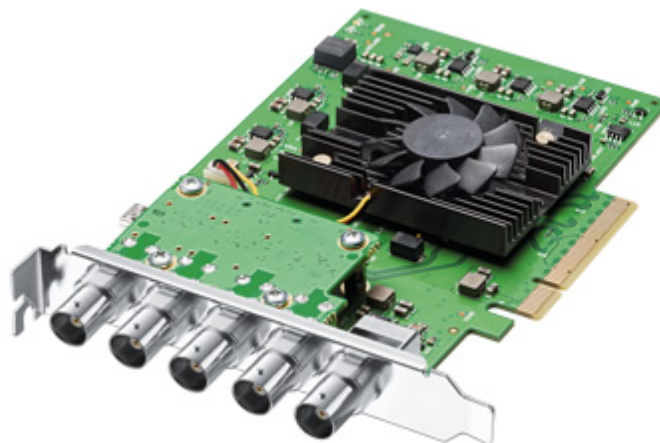

## DeckLink 4K Extreme 12G

The ultimate digital cinema capture card featuring two full frame DCI 4K inputs and outputs via 12G-SDI! You get dual link multi rate 12G-SDI connections that work with SD, HD and Ultra HD even in Ultra HD 60p, as well as full frame DCI 4K at 4096 x 2160 resolution up to 60p! Capture 10-bit YUV or full color bandwidth 12-bit RGB. Includes AES/EBU audio, up, down and cross conversion, plus built in 3D stereoscopic output at full bandwidth 4:4:4 RGB! No other capture and playback card supports more video formats and video connections!

## DeckLink 4K Pro

DeckLink 4K Pro is a high performance PCIe capture and playback card with advanced 12G-SDI for working with the latest high frame rate Ultra HD and DCI 4K formats at up to 60 frames per second! Ideal for both traditional 2D and high end 3D stereoscopic workflows, you get support for full resolution, deep color YUV and 12-bit RGB 4:4:4 images. DeckLink 4K Pro features two multi rate 12G-SDI inputs and

outputs with support for 16 channels of embedded audio, along with a connection for reference input. Because the connections are multi rate, it works with virtually every SD, HD, Ultra HD and 4K format. DeckLink 4K Pro is perfect for high end film, television, and commercial editing, visual effects, and color grading projects.