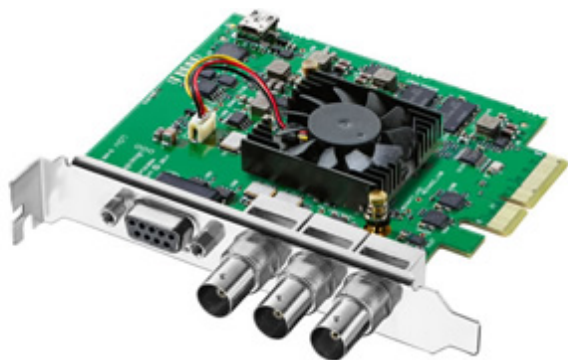

DeckLink SDI 4K

DeckLink SDI 4K is perfect when you need an SDI only solution but demand the highest quality SDI capture and playback. You get incredible quality 6G-SDI on any PCI Express Mac, Windows or Linux computer. DeckLink SDI 4K is the world's smallest and most affordable multi rate SD/HD and Ultra HD SDI video card that lets you connect to any SD, HD-SDI, 2K and Ultra HD equipment. You also get RS-422 deck control, internal keying and reference input for a complete solution for editing, paint, design and more.

DeckLink Mini Monitor and DeckLink Mini Recorder

Monitor uncompressed 10-bit video from your computer!