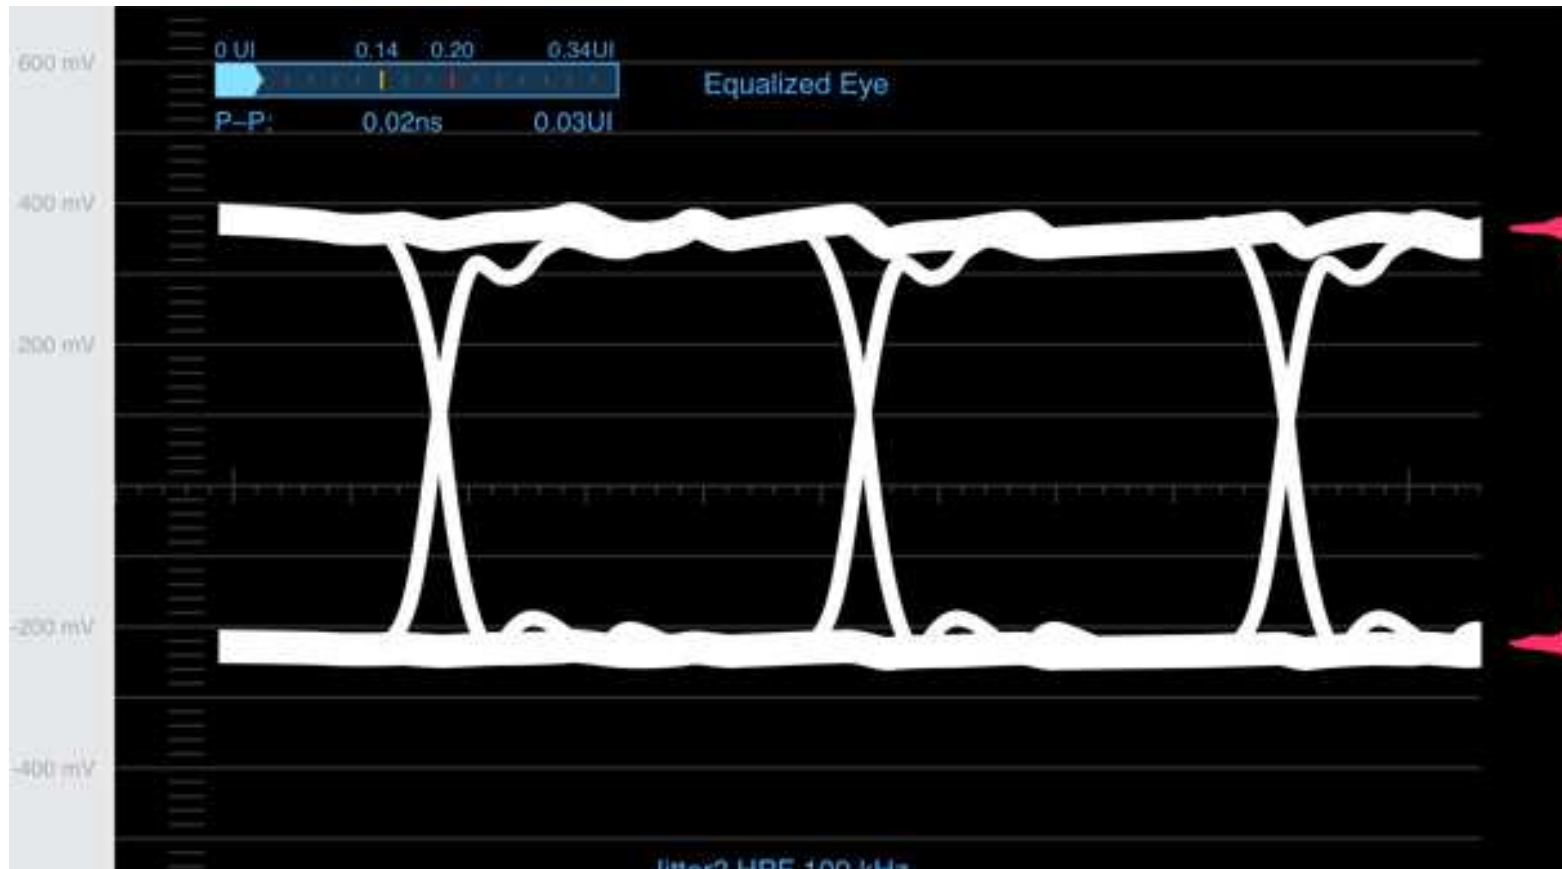

SDI Re-clocking

Perfect for longer SDI cable lengths

Blackmagic Micro Converters include built in SDI re-clocking on the 3G-SDI input. The SDI re-clocking will regenerate the SDI video input, reduce SDI jitter and improve SDI eye pattern before the signal gets to the converter's processing. This allows longer cable lengths because even degraded SDI signals can still be used. Other small, cheap converters often leave out important features such as this, making them unreliable for broadcast use. Blackmagic Micro Converters don't suffer from these problems because they are a true professional design!