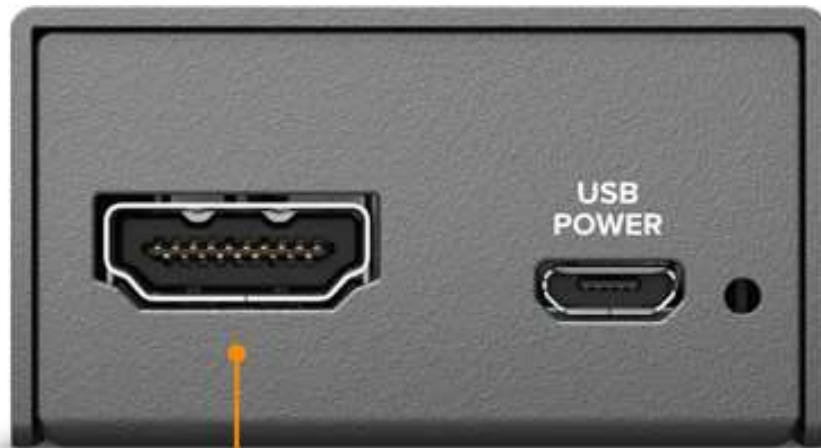

Full Size Connections

Works with the cables you already have!

Even though they're incredibly small, Blackmagic Micro Converters feature full size 3G-SDI and HDMI connections! The SDI connections are multi-rate, making them compatible with SD and HD-SDI equipment. For maximum compatibility, micro converters support both level A and level B 3G-SDI devices. Micro Converter SDI to HDMI also includes an SDI input loop through connection. Micro Converter HDMI to SDI features two 3G-SDI outputs, so you can connect it to multiple devices such as switchers, routers, monitors and more!

Blackmagic Micro Converter HDMI to SDI

HDMI In