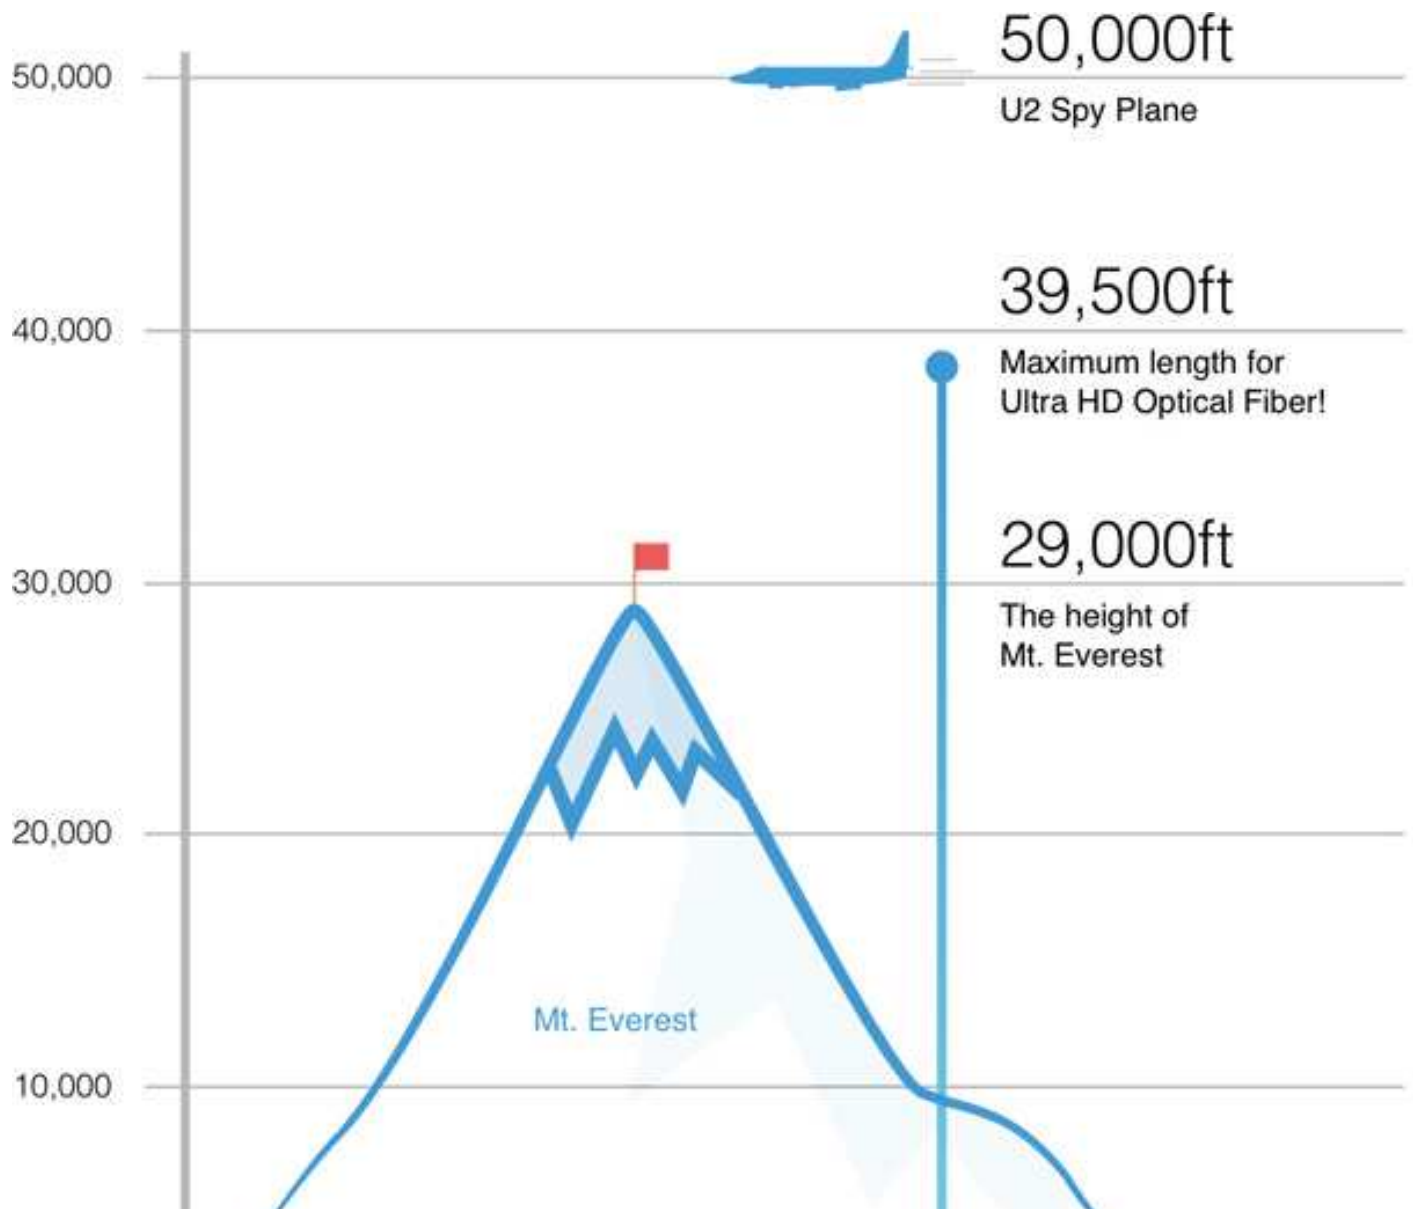

Affordable Optical Fiber

Cover massive distances with affordable fiber!

When you need to extend SDI connections over long distances, there is even a Blackmagic Mini Converter Optical Fiber model available with 12G-SDI support. You get bi-directional 12G-SDI to optical fiber conversion, with each direction independent of the other. Optical fiber can transmit video over incredibly long distances that would be impossible with regular BNC SDI cables. They're also affordable, making it much more cost effective to run than traditional copper cable. Using optical fiber you can transmit video from remote cameras up to 28 miles away without any loss of signal quality. That makes fiber perfect for use at large outdoor events and in stadiums and arenas!