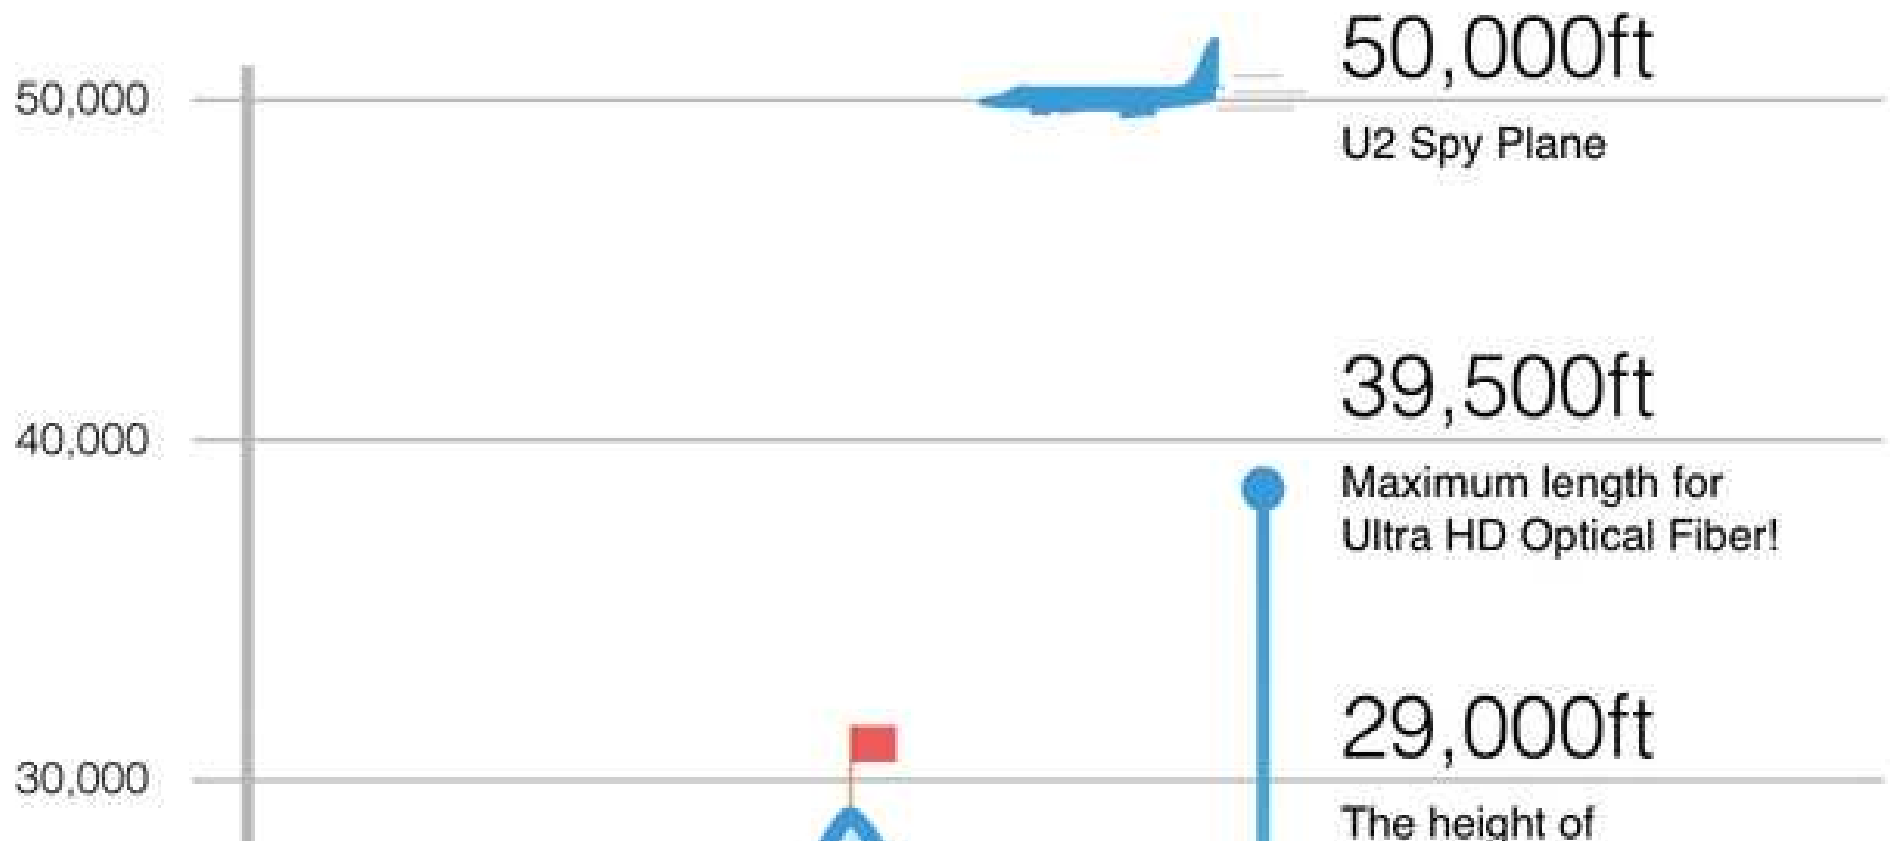

Affordable Optical Fiber

Cover massive distances with affordable fiber!

When you need to extend SDI connections over long distances, there is even a Blackmagic Mini Converter Optical Fiber model available with 12G-SDI support. You get bi-directional 12G-SDI to optical fiber conversion, with each direction independent of the other. Optical fiber can transmit video over incredibly long distances that would be impossible with regular BNC SDI cables. They're also affordable, making it much more cost effective to run than traditional copper cable. Using optical fiber you can transmit video from remote cameras up to 28 miles away without any loss of signal quality. That makes fiber perfect for use at large outdoor events and in stadiums and arenas!