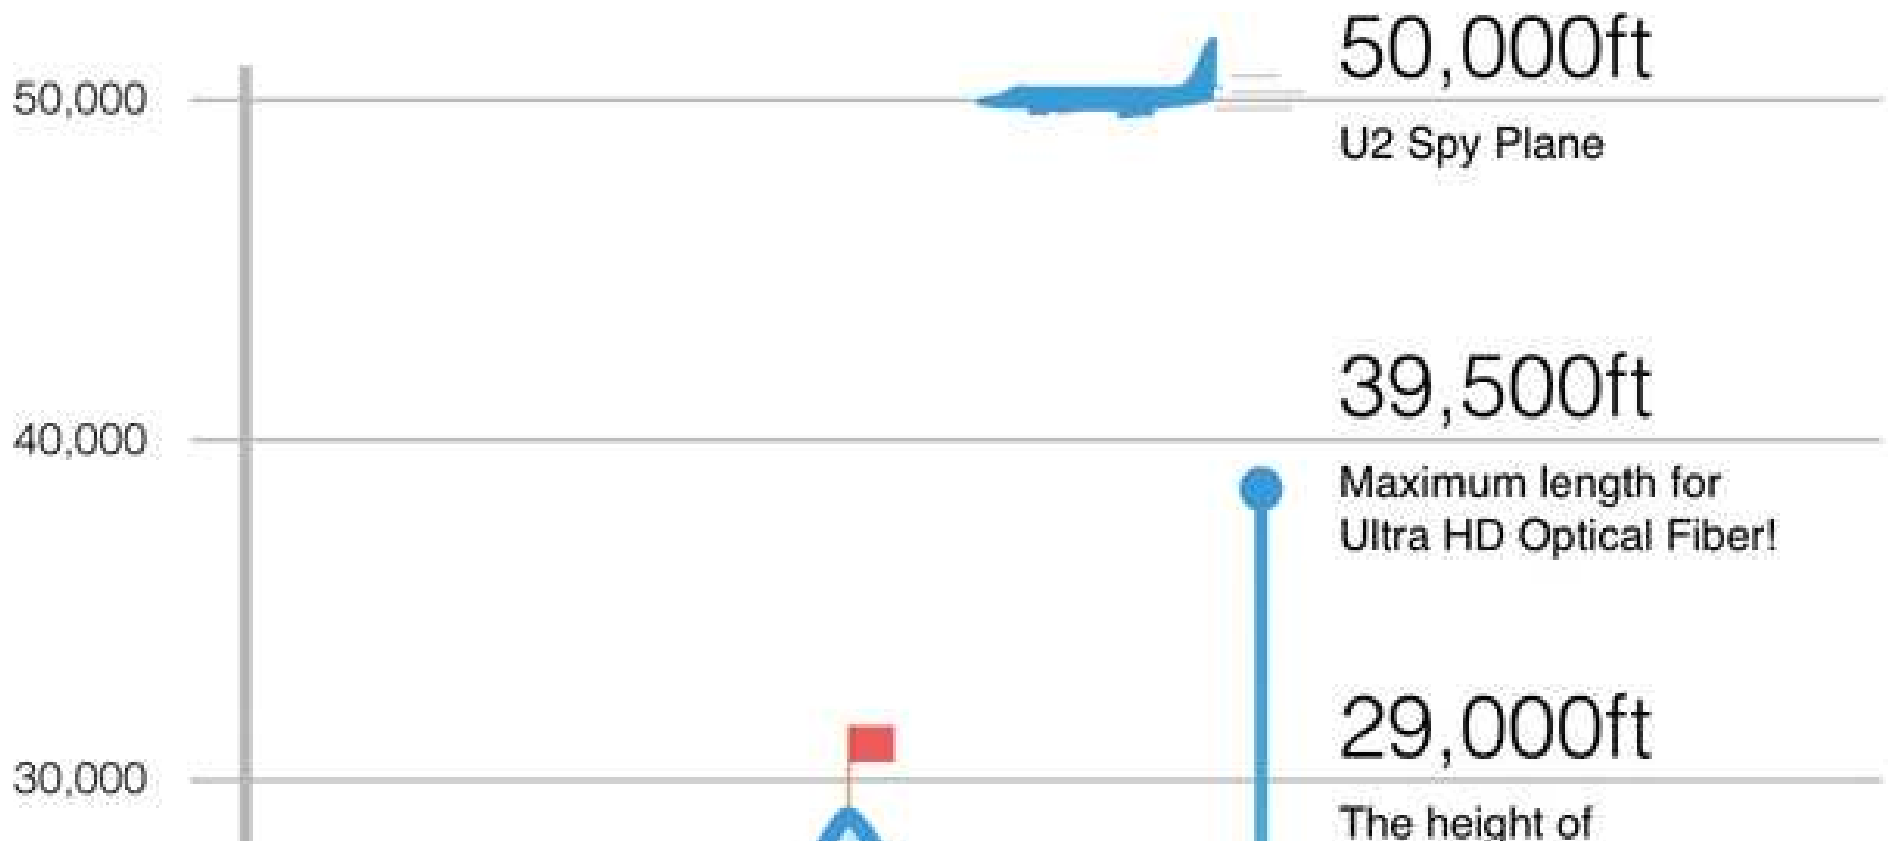

Affordable Optical Fiber

Cover massive distances with affordable fiber!

When you need to extend SDI connections over long distances, there is even a Blackmagic Mini Converter Optical Fiber model available with 12G-SDI support. You get bi-directional 12G-SDI to optical fiber conversion, with each direction independent of the other. Optical fiber can transmit video over incredibly long distances that would be impossible with regular BNC SDI cables. They're also affordable, making it much more cost effective to run than traditional copper cable. Using optical fiber you can transmit video from remote cameras up to 28 miles away without any loss of signal quality. That makes fiber perfect for use at large outdoor events and in stadiums and arenas!