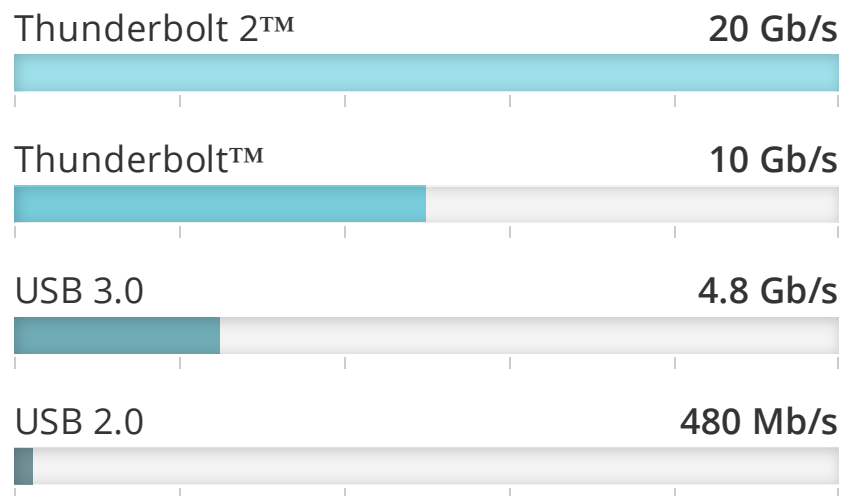

The Power of Thunderbolt™

Built on revolutionary Thunderbolt™ technology, UltraStudio uses a blazingly fast single cable connection to your computer that has the bandwidth to handle the highest resolution video formats easily! Thunderbolt ensures low latency and highly accurate time synchronization for the highest quality capture and playback. UltraStudio Express and UltraStudio Mini models are powered via the Thunderbolt connection so they are extremely portable. The high performance UltraStudio 4K and UltraStudio 4K Extreme models feature double speed Thunderbolt 2 with loop thru and 6G-SDI or 12G-SDI, making them ideal for demanding 3D stereoscopic workflows, Ultra HD and DCI 4K.