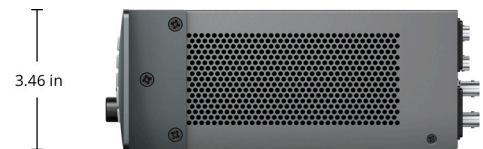

Operating Systems

Mac 14.0 Sonoma,
Mac 15.0 Sequoia or later.

Windows 10, 64-bit.
Windows 11.

Linux

Power Requirements

2 x Internal 100 - 240V AC

Physical Specifications

19 in