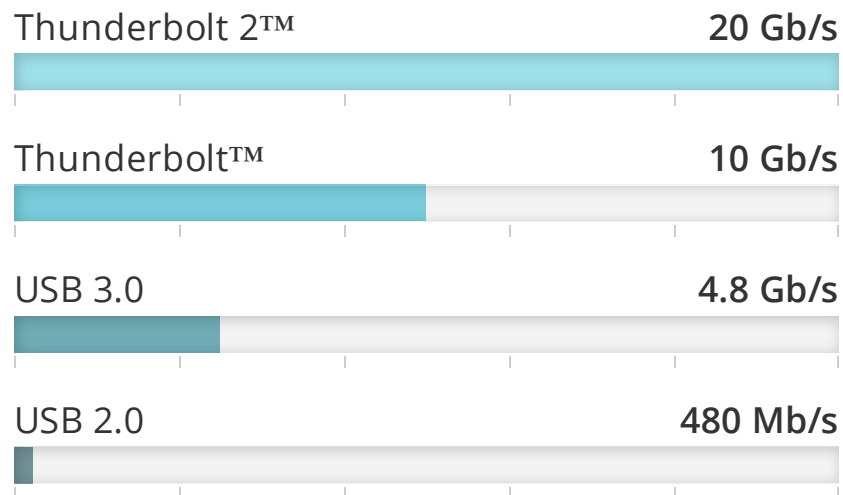

The Power of Thunderbolt™

Built on revolutionary Thunderbolt™ technology, UltraStudio uses a blazingly fast single cable connection to your computer that has the bandwidth to handle the highest resolution video formats easily! Thunderbolt ensures low latency and highly accurate time synchronization for the highest quality capture and playback. UltraStudio Express and UltraStudio Mini models are powered via the Thunderbolt connection so they are extremely portable. The high performance UltraStudio 4K and UltraStudio 4K Extreme models feature double speed Thunderbolt 2 with loop thru and 6G-SDI or 12G-SDI, making them ideal for demanding 3D stereoscopic workflows, Ultra HD and DCI 4K.