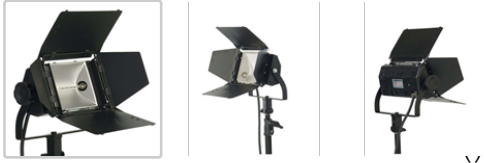

## COSMOBROAD 1000W WITH BARNDOOR AND SAFETY MESH

The Cosmobroad is a 1000W, open-face, tungsten-halogen floodlight, which provides an extremely soft, wide and even illumination. Particularly suitable for backgrounds, virtual sets, scenographies.

The version with the asymmetric reflector is used as a cyclorama light.

---

(<http://www.arkomedia.biz:8089/Content/imgdb/39bae7a1-8658-409c-aeb5-a5aabbf4c8c1.JPG>)

()

**Product**

**Code**

**Category**

**Tags**

**RC 110**

Cosmobroad (/Products /ProductGrid?idCat=1029)

## COSMOBROAD 1000W WITH BARNDOOR AND SAFETY MESH

RC 110

- Die-cast magnesium and fiberglass housing
- Very strong and lightweight materials
- Thanks to its special design and treatments, the reflector offers an extremely powerful and bright light output for an exceptional even illumination
- 100% pure silver lamp contacts unique feature to extend lamp and contacts-life and reduce maintenance costs
- Silicone cable for high flexibility and to avoid fire risk
- Top quality switch with a very high number of on/off cycles
- All main mechanical components are stainless steel
- The ergonomic knob to fix the tilt position is shaped to ensure ideal handling to quickly and effortlessly fix the tilt position
- Supplied with safety mesh and four-leaf barndoor with gel clips
- Designed and manufactured in ITALY