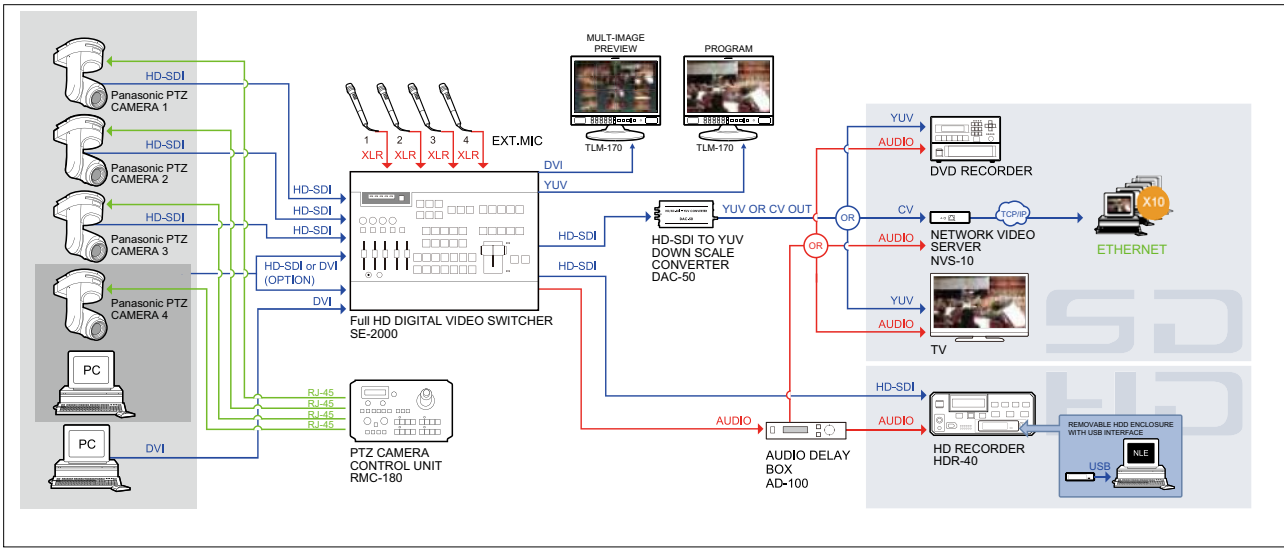

SETUP DIAGRAM