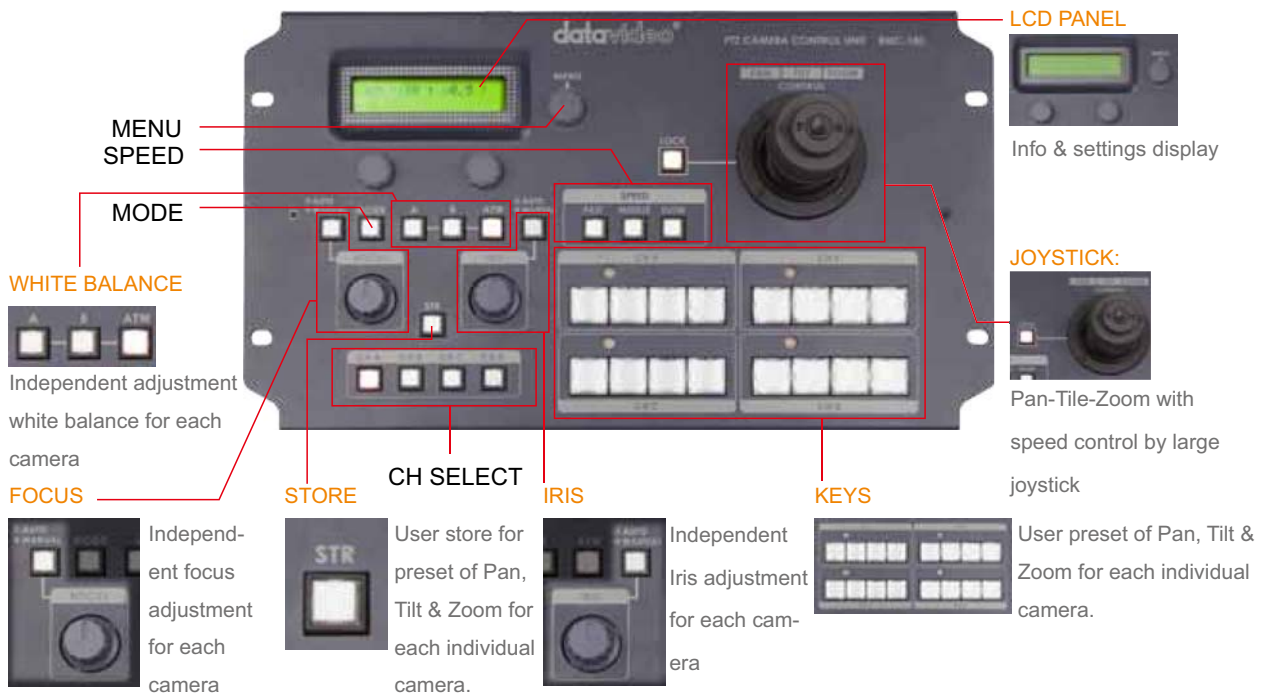

PANEL

COVER PANEL