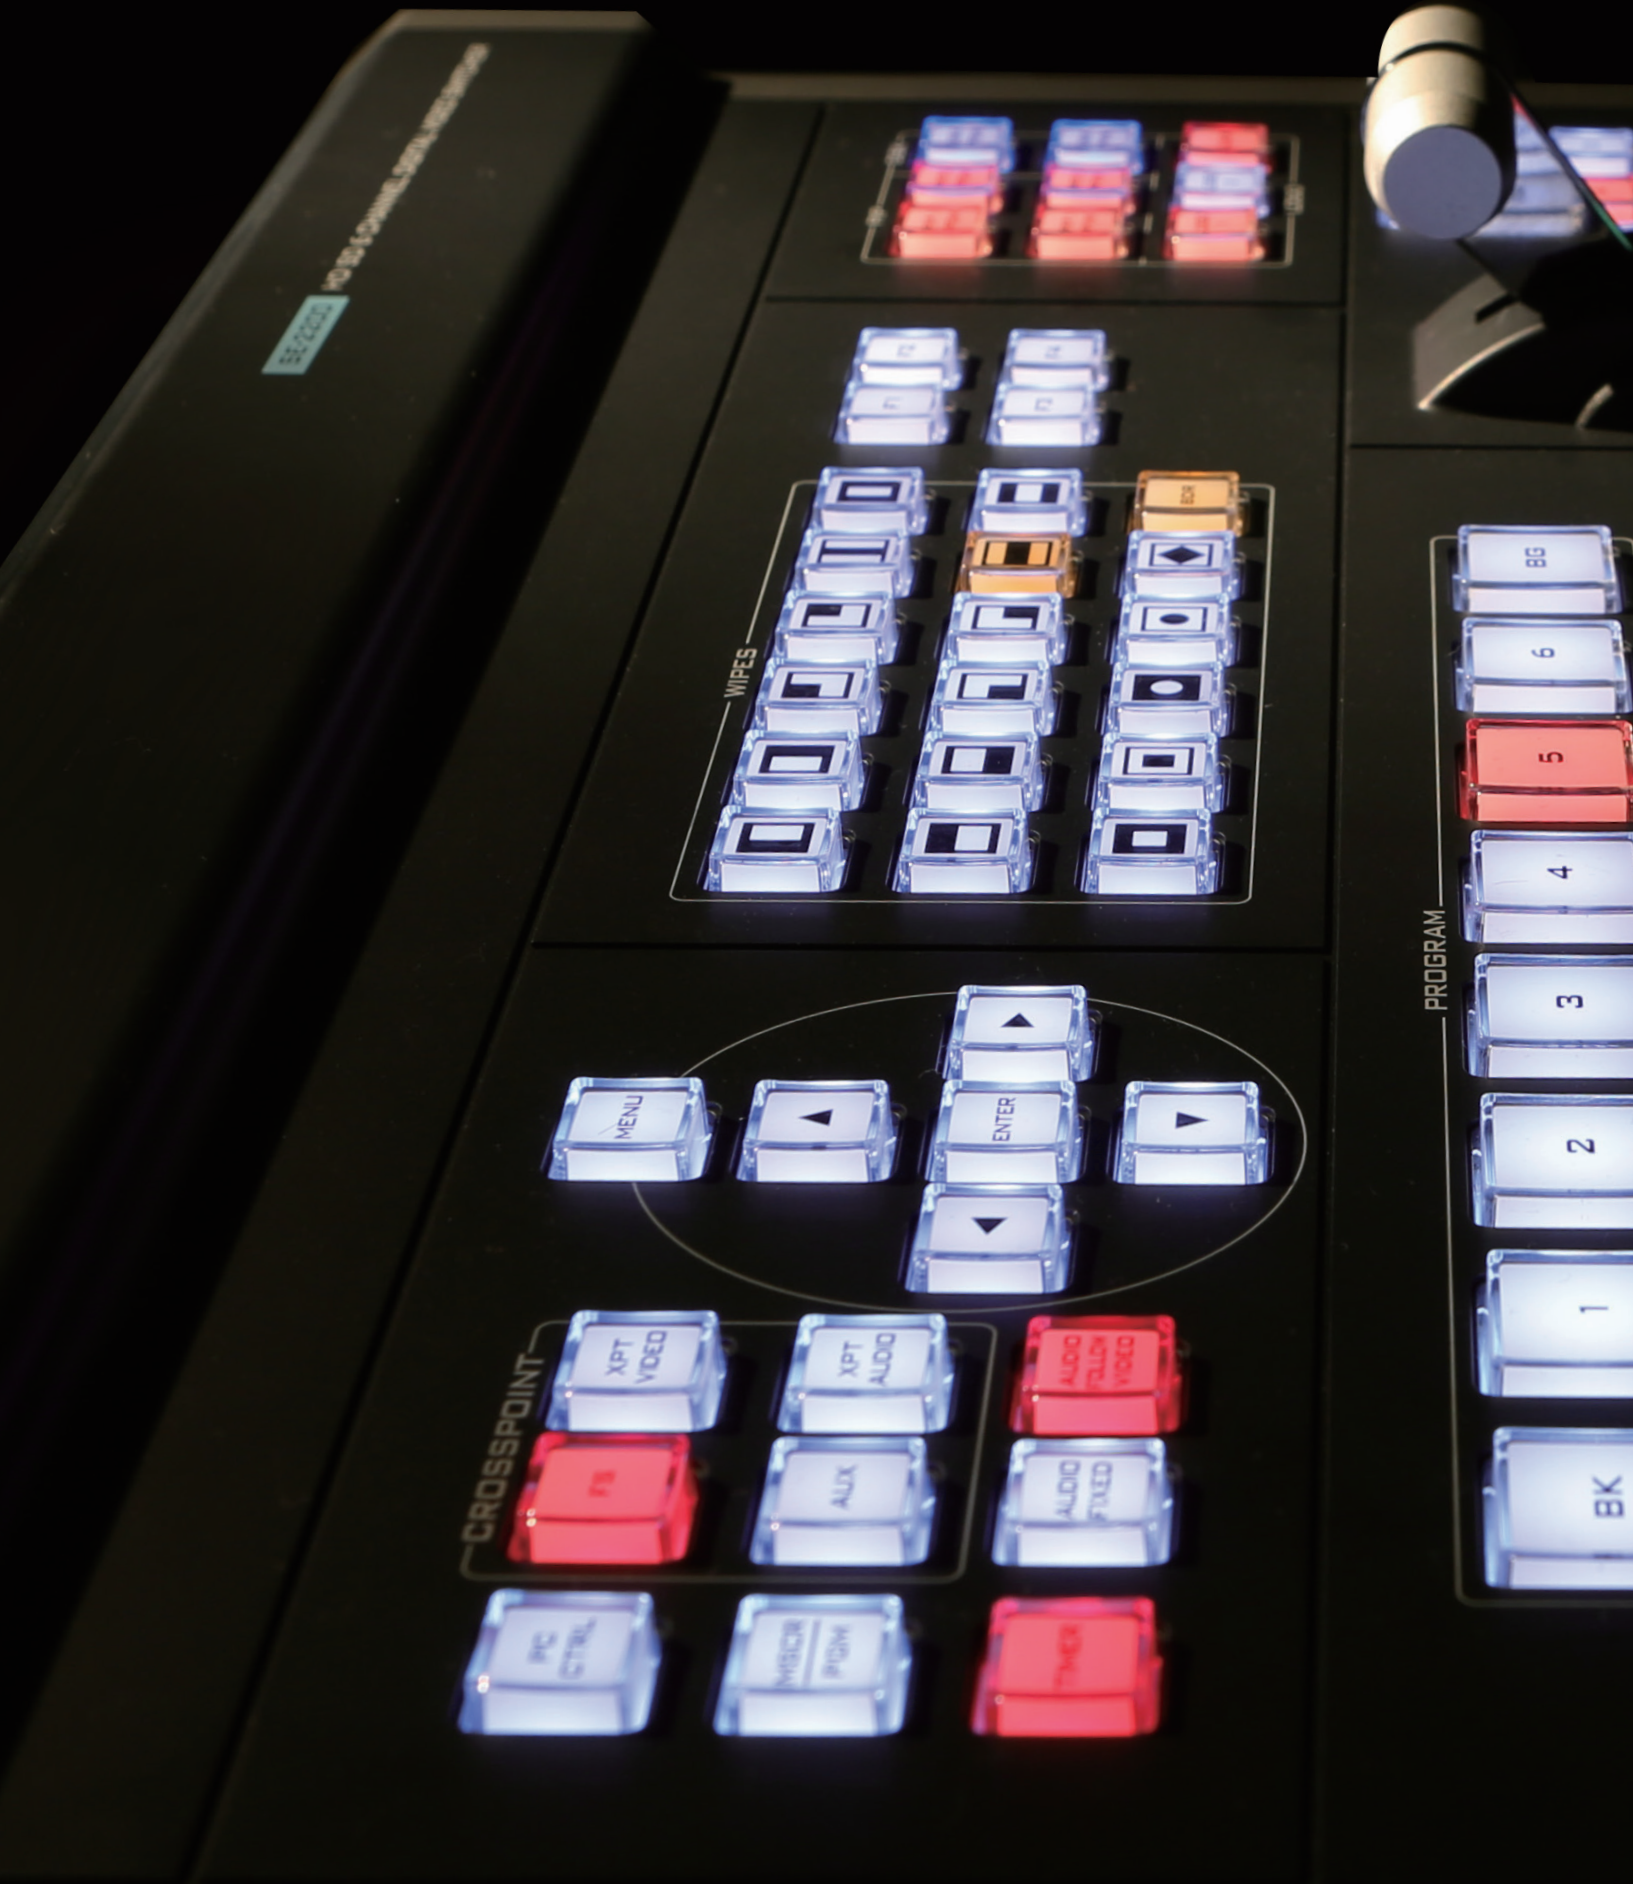

HD/SD 6-CHANNEL
SE-2200

Visualise Your Message

The SE-2200 6 input multi-definition switcher is perfect for live production, religious worship, meetings or conference purposes.

It is a technically smart and cost effective portable broadcast-quality switcher.

SE-2200 is a solution that comes with a great features such as 6x6 SDI genlocked Matrix, Dual PIP and built-in title overlay system that works with entry level Datavideo CG systems, or other graphics programmes

The ability to accept up to 6 HD or SD SDI and two HDMI signals, 6 HD or SD SDI assignable outputs and two HDMI multi-view outputs make it a very effective switcher.

**MAKE A
VISUAL IMPACT**

SE-2200 consists of 6 HD/SD-SDI video inputs or with a combination of 4 HD/SD-SDI and 2 HDMI inputs; all of the inputs are reassignable, thus it is able to adapt to your needs. One of the HDMI inputs can be used to accept video from a PC/Laptop computer to work with built-in title overlay system such as Datavideo's CG solutions, including CG-200

HS-2200 combines SE-2200 with a 17.3" HD LCD monitor and an 8 channel talkback/tally system. Packed into a durable case, HS-2200 is a convenient and powerful portable video studio. HS-2200 includes a built-in monitor for displaying all incoming input video sources as well as program and preview with tally indicator, on a single multi-view screen. The HS-2200 also feature a 8-channel intercom system complete with tally lights, belt packs and headset (supplied with four cameraman belt packs & four 20m cables included)