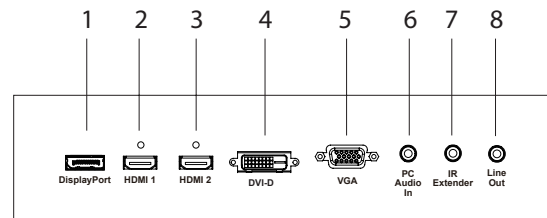

) TECHNICAL SPECIFICATION

LCD PANEL

Model Name:	EYE-LCD-4600-LE-700
Panel Type:	TFT Active Matrix Type LCD non-glare/haze
Installation:	Landscape/Portrait
Screen Size:	46" (ca. 116 cm)
Active Display Area:	1018.08 × 572.67 mm (W × H)
Display Resolution:	1920 × 1080 Pixel (full HD)
Colours:	16.7M Colours (8bit)
Brightness:	700 cd/m² (typ.)
Contrast:	4000:1 (typ.)
Viewing Angle:	178° H/V
Response Time:	6.5 ms (typ.)
Backlight:	Edge-LED
24/7 Operation®:	Yes (recommended operation 20/7)

CONNECTORS & CONTROL

Inputs:	1× DisplayPort / 2× HDMI 1.3c / VGA / DVI / 1× Component / 1× S-Video / 1× AV / 1× PC Audio In / 1× IR Extender
Communication Port:	RS232C / LAN
OSD Control:	RS232C, Control Buttons, IR Remote Control
OSD Languages	German, English, Chinese

MECHANICAL

Dimensions:	1057.1 × 611.9 × 77 mm (W × H × D)
Bezel Width:	18 mm
Weight:	22.8 kgs (net) / 27.8 kgs (gross)
VESA Mount:	400 × 400 / 400 × 200

ELECTRICAL

Power Consumption:	ca. 135 Watt (max.) / Stand-by: ≤0,5 Watt
Input Voltage:	110V – 240V AC, 50/60 Hz
Power Off:	≤ 0.5 W (typ.)
Internal Speakers:	4Ω/10 W × 2

OPERATING CONDITIONS

Operating Temperature:	5 - 40 °C
Humidity:	20 - 90 % RH (no condensation)

OPTIONS

Touch Surface:	Infrared touch system with up to 32 simultaneous touch point
Installation:	Metal stands, carts, wall-/ceiling-mounts
Housing Colour:	Customised frame colours and logo branding

ORDER INFORMATION

Article Number:	19539

) CONNECTORS

1. DisplayPort	10. LAN
2. HDMI 1	11. Component
3. HDMI 2	12. Audio In(Component)
4. DVI-D	13. S-Video
5. VGA	14. Video
6. PC Audio In	15. Audio In(S-Video/Video)
7. IR Extender	16. Power Switch
8. Line Out	17. AC In
9. RS232C	

®Electronic components designed for 24/7 operation. Prolonged display of static image contents may affect the display quality of the device. These effects do not affect the functionality of the device and are therefore not considered as defects in terms of our warranty conditions.