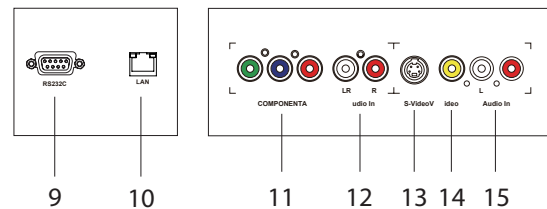

) TECHNICAL SPECIFICATION

LCD PANEL

Model Name:	EYE-LCD-4600-LE-700
Panel Type:	TFT Active Matrix Type LCD non-glare/haze
Installation:	Landscape/Portrait
Screen Size:	46" (ca. 116 cm)
Active Display Area:	1018.08 × 572.67 mm (W × H)
Display Resolution:	1920 × 1080 Pixel (full HD)
Colours:	16.7M Colours (8bit)
Brightness:	700 cd/m² (typ.)
Contrast:	4000:1 (typ.)
Viewing Angle:	178° H/V
Response Time:	6.5 ms (typ.)
Backlight:	Edge-LED
24/7 Operation®:	Yes (recommended operation 20/7)

CONNECTORS & CONTROL

Inputs:	1× DisplayPort / 2× HDMI 1.3c / VGA / DVI / 1× Component / 1× S-Video / 1× AV / 1× PC Audio In / 1× IR Extender
Communication Port:	RS232C / LAN
OSD Control:	RS232C, Control Buttons, IR Remote Control
OSD Languages	German, English, Chinese

MECHANICAL

Dimensions:	1057.1 × 611.9 × 77 mm (W × H × D)
Bezel Width:	18 mm
Weight:	22.8 kgs (net) / 27.8 kgs (gross)
VESA Mount:	400 × 400 / 400 × 200

ELECTRICAL

Power Consumption:	ca. 135 Watt (max.) / Stand-by: ≤0,5 Watt
Input Voltage:	110V – 240V AC, 50/60 Hz
Power Off:	≤ 0.5 W (typ.)
Internal Speakers:	4Ω/10 W × 2

OPERATING CONDITIONS

Operating Temperature:	5 - 40 °C
Humidity:	20 - 90 % RH (no condensation)

OPTIONS

Touch Surface:	Infrared touch system with up to 32 simultaneous touch point
Installation:	Metal stands, carts, wall-/ceiling-mounts
Housing Colour:	Customised frame colours and logo branding

ORDER INFORMATION

Article Number:	19539

) CONNECTORS

1. DisplayPort	10. LAN
2. HDMI 1	11. Component
3. HDMI 2	12. Audio In(Component)
4. DVI-D	13. S-Video
5. VGA	14. Video
6. PC Audio In	15. Audio In(S-Video/Video)
7. IR Extender	16. Power Switch
8. Line Out	17. AC In
9. RS232C	

®Electronic components designed for 24/7 operation. Prolonged display of static image contents may affect the display quality of the device. These effects do not affect the functionality of the device and are therefore not considered as defects in terms of our warranty conditions.