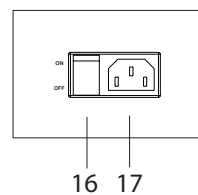

) TECHNICAL SPECIFICATION

LCD PANEL

Model Name:	EYE-LCD-4600-LE-700
Panel Type:	TFT Active Matrix Type LCD non-glare/haze
Installation:	Landscape/Portrait
Screen Size:	46" (ca. 116 cm)
Active Display Area:	1018.08 × 572.67 mm (W × H)
Display Resolution:	1920 × 1080 Pixel (full HD)
Colours:	16.7M Colours (8bit)
Brightness:	700 cd/m² (typ.)
Contrast:	4000:1 (typ.)
Viewing Angle:	178° H/V
Response Time:	6.5 ms (typ.)
Backlight:	Edge-LED
24/7 Operation®:	Yes (recommended operation 20/7)

CONNECTORS & CONTROL

Inputs:	1× DisplayPort / 2× HDMI 1.3c / VGA / DVI / 1× Component / 1× S-Video / 1× AV / 1× PC Audio In / 1× IR Extender
Communication Port:	RS232C / LAN
OSD Control:	RS232C, Control Buttons, IR Remote Control
OSD Languages	German, English, Chinese

MECHANICAL

Dimensions:	1057.1 × 611.9 × 77 mm (W × H × D)
Bezel Width:	18 mm
Weight:	22.8 kgs (net) / 27.8 kgs (gross)
VESA Mount:	400 × 400 / 400 × 200

ELECTRICAL

Power Consumption:	ca. 135 Watt (max.) / Stand-by: ≤0,5 Watt
Input Voltage:	110V – 240V AC, 50/60 Hz
Power Off:	≤ 0.5 W (typ.)
Internal Speakers:	4Ω/10 W × 2

OPERATING CONDITIONS

Operating Temperature:	5 - 40 °C
Humidity:	20 - 90 % RH (no condensation)

OPTIONS

Touch Surface:	Infrared touch system with up to 32 simultaneous touch point
Installation:	Metal stands, carts, wall-/ceiling-mounts
Housing Colour:	Customised frame colours and logo branding

ORDER INFORMATION

Article Number:	19539

) CONNECTORS

1. DisplayPort	10. LAN
2. HDMI 1	11. Component
3. HDMI 2	12. Audio In(Component)
4. DVI-D	13. S-Video
5. VGA	14. Video
6. PC Audio In	15. Audio In(S-Video/Video)
7. IR Extender	16. Power Switch
8. Line Out	17. AC In
9. RS232C	

®Electronic components designed for 24/7 operation. Prolonged display of static image contents may affect the display quality of the device. These effects do not affect the functionality of the device and are therefore not considered as defects in terms of our warranty conditions.