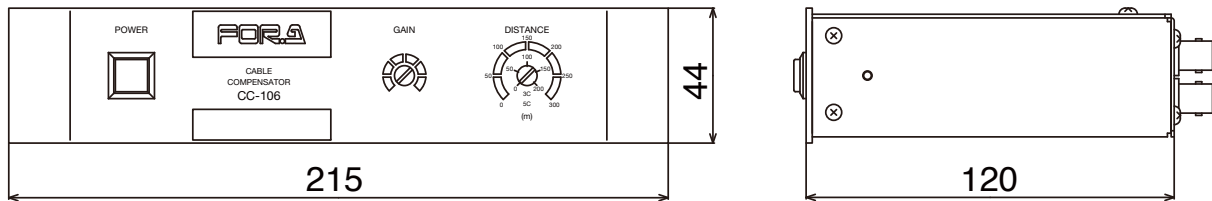

Analog Video Cable Compensator

CC-106

External Dimensions

Rear View