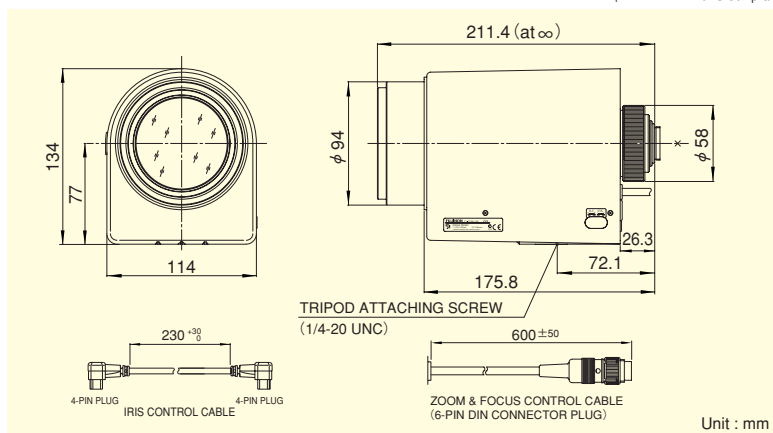

**For Surveillance**  
**Telephoto Zoom**

Applicable camera (model)

1	2/3	1/2	1/3	1/4
---	-----	-----	-----	-----

**22×**

\*Photograph is a similar model.

- Achieved telephoto at the field angle of 1°50', best suited for long-distance monitoring such as disaster prevention (when used on 1/2" cameras).
- With the amazing brightness of F1.2, reproducing excellent image quality over the entire visible light range.
- Multi power compatibility (6V, ±6V, 12V, ±12V), for use with existing control systems.
- Compatible with a wide range - 1/2", 1/3" and 1/4" - cameras.
- Built-in ND filter of T1500, supporting high sensitivity cameras.

Focal Length (mm)		9.1~200 (22×)	
Iris Range		F1.2 ~ T1500 (Equivalent to F1500)	
Operation	Zoom	Motor Drive	
	Focus	Motor Drive	
	Iris	Auto (Video Type)	
Angle Of View (H×V)	1/2"	WIDE	38°45' × 29°33'
		TELE	1°50' × 1°23'
	1/3"	WIDE	29°33' × 22°23'
		TELE	1°23' × 1°02'
	1/4"	WIDE	22°23' × 16°53'
		TELE	1°02' × 0°46'
Focusing Range (From Front Of The Lens) (m)		∞ ~ 3	
Object Dimensions at M.O.D. (H×V) (mm)	1/2"	WIDE	2034 × 1526
		TELE	93 × 69
	1/3"	WIDE	1526 × 1144
		TELE	69 × 52
	1/4"	WIDE	1144 × 858
		TELE	52 × 39
Back Focal Distance (in air) (mm)		23.93	
Exit Pupil Position (From Image Plane) (mm)		-676	
Filter Thread (mm)		M82 × 0.75	
Mount		C	
Mass (kg)		2.3	
Standard Accessories		Iris Control Cable Conversion Cable (6-pin→4-pin) Connection Connector (4-pin, 6-pin)	
Remarks		• With Metal Mount	