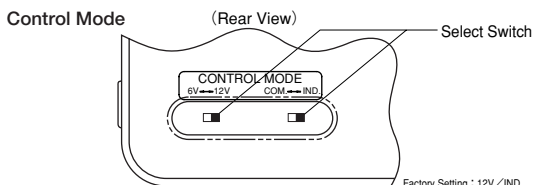

Wiring

Controller output	Select switch position	Conversion cable (Standard accessory)
6V	6V / IND.	Not necessary
±6V	6V / COM.	Necessary
12V	12V / IND.	Not necessary
±12V	12V / COM.	Necessary

Accessories

■ Extender

Product Name	Magnification
HE15-1	1.5X
HE20-1	2X

TELEPHOTO ZOOM LENSES