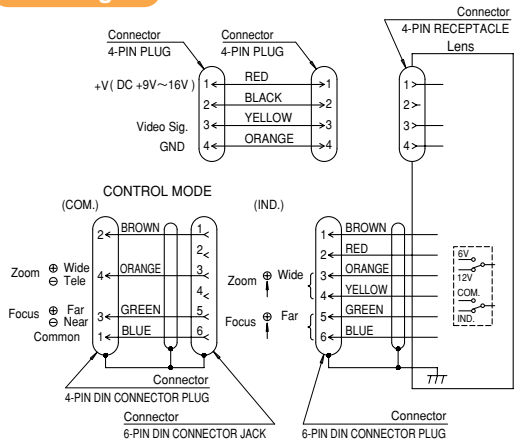

**For Surveillance**  
**Telephoto Zoom**

Applicable camera (model)

1	2/3	1/2	1/3	1/4
---	-----	-----	-----	-----

**22×**

\*Photograph is a similar model.

- Achieved telephoto at the field angle of 1°50', best suited for long-distance monitoring such as disaster prevention (when used on 1/2" cameras).
- With the amazing brightness of F1.2, reproducing excellent image quality over the entire visible light range.
- Multi power compatibility (6V, ±6V, 12V, ±12V), for use with existing control systems.
- Compatible with a wide range - 1/2", 1/3" and 1/4" - cameras.
- Built-in ND filter of T1500, supporting high sensitivity cameras.

<b>ZOOM</b> Zoom	<b>WIDE</b> Wide Angle	<b>TELE</b> Telephoto Long Focal	<b>MOTOR DRIVE</b> Motor Drive	<b>VIDEO</b> Video Auto Iris	<b>C-mt</b> C Mount	<b>METAL</b> Metal Mount
<b>ND</b> ND Filter	<b>F1.2</b> Wide Aperture Rate	<b>RoHS</b> RoHS Compliant				

Focal Length (mm)		9.1~200 (22×)	
Iris Range		F1.2 ~ T1500 (Equivalent to F1500)	
Operation	Zoom	Motor Drive	
	Focus	Motor Drive	
	Iris	Auto (Video Type)	
Angle Of View (H×V)	1/2"	WIDE	38°45' × 29°33'
		TELE	1°50' × 1°23'
	1/3"	WIDE	29°33' × 22°23'
		TELE	1°23' × 1°02'
	1/4"	WIDE	22°23' × 16°53'
		TELE	1°02' × 0°46'
Focusing Range (From Front Of The Lens) (m)		∞ ~ 3	
Object Dimensions at M.O.D. (H×V) (mm)	1/2"	WIDE	2034 × 1526
		TELE	93 × 69
	1/3"	WIDE	1526 × 1144
		TELE	69 × 52
	1/4"	WIDE	1144 × 858
		TELE	52 × 39
Back Focal Distance (in air) (mm)		23.93	
Exit Pupil Position (From Image Plane) (mm)		-676	
Filter Thread (mm)		M82 × 0.75	
Mount		C	
Mass (kg)		2.3	
Standard Accessories		Iris Control Cable Conversion Cable (6-pin→4-pin) Connection Connector (4-pin, 6-pin)	
Remarks		• With Metal Mount	

**Wiring**

Controller output	Select switch position	Conversion cable (Standard accessory)
6V	6V / IND.	Not necessary
±6V	6V / COM.	Necessary
12V	12V / IND.	Not necessary
±12V	12V / COM.	Necessary

**Accessories**