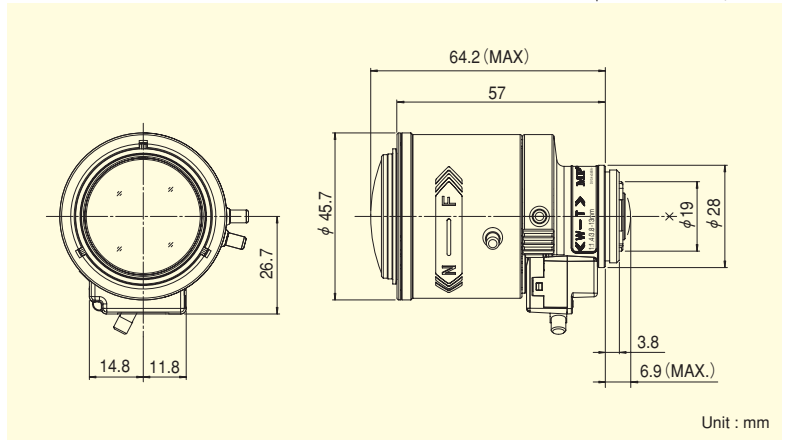

WIDE
Wide Angle

TELE
Telephoto
Long Focal

3 Mega
For Megapixel
Camera

MANUAL
Manual Iris

C-mt
C Mount

METAL
Metal Mount

AT
Aspherical Lens

F1.4
Wide Aperture Rate

- High image-quality monitoring with optical performance supporting 3 megapixels.
- Compatible with a wide range - 1/2", 1/3" and 1/4" - cameras.
- Wide f3.8-13mm range accommodates various applications.
- Designed to maximize optical performance with high-accuracy aspheric lens, low-dispersion glass, and high refractive-index glass.

MP³
MEGAPIXEL VARI-FOCAL LENSES

Focal Length (mm)		3.8~13 (3.4×)	
Iris Range		F1.4 ~ Close	
Operation	Zoom	Manual	
	Focus	Manual	
	Iris	Manual	
Angle Of View (H×V)	1/2"	WIDE	97°34' × 71°47'
		TELE	28°23' × 21°18'
	1/3"	WIDE	71°47' × 53°25'
		TELE	21°18' × 15°59'
	1/4"	WIDE	53°15' × 39°41'
		TELE	15°59' × 11°59'
Focusing Range (From Front Of The Lens) (m)		∞ ~ 0.3	
Object Dimensions at M.O.D. (H×V) (mm)	1/2"	WIDE	715 × 452
		TELE	170 × 126
	1/3"	WIDE	452 × 313
		TELE	126 × 94
	1/4"	WIDE	313 × 225
		TELE	94 × 70
Back Focal Distance (in air) (mm)		10.60	
Exit Pupil Position (From Image Plane) (mm)		461	
Filter Thread (mm)		—	
Mount		C	
Mass (g)		80	
Remarks		• With Metal Mount	