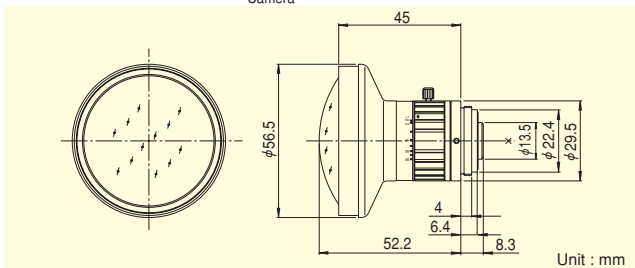

**For Security
Fish-Eye**

FE185C086HA-1

Applicable camera (model)

1 2/3" 1/2" 1/3" 1/4"

*Photograph is a similar model.

- High-resolution design, providing support for up to 5 megapixel camera resolution.
- Super wide angle of 185 degrees that eliminates dead angles and enables effective, wide-area surveillance.
- Designed with the f-theta system, most suited for uniform displaying of images. Allows high-quality image display, partial enlargement, and conversion to ordinary-looking images to be performed easily with imaging software.

FIXED Fixed Focal	Fish-Eye 185° Fish-Eye	5 Mega For Megapixel Camera	MANUAL Manual Iris	C-mt C Mount	METAL Metal Mount
-----------------------------	----------------------------------	---------------------------------------	------------------------------	------------------------	-----------------------------

Focal Length (mm)		2.7
Iris Range		F1.8 ~ F16
Operation	Focus	Fixed
	Iris	Manual
Angle Of View (H×V)	1"	185° × 185° (φ8.6mm)
	2/3"	185° × 140°35'
	1/2"	136°18' × 102°19'
Focusing Range (From Front Of The Lens) (m)		∞ ~ 0.2
Back Focal Distance (in air) (mm)		9.75
Exit Pupil Position (From Image Plane) (mm)		-49
Filter Thread (mm)		—
Mount		C
Mass (g)		160
Remarks	•With Metal Mount •With Locking Knob for Iris	