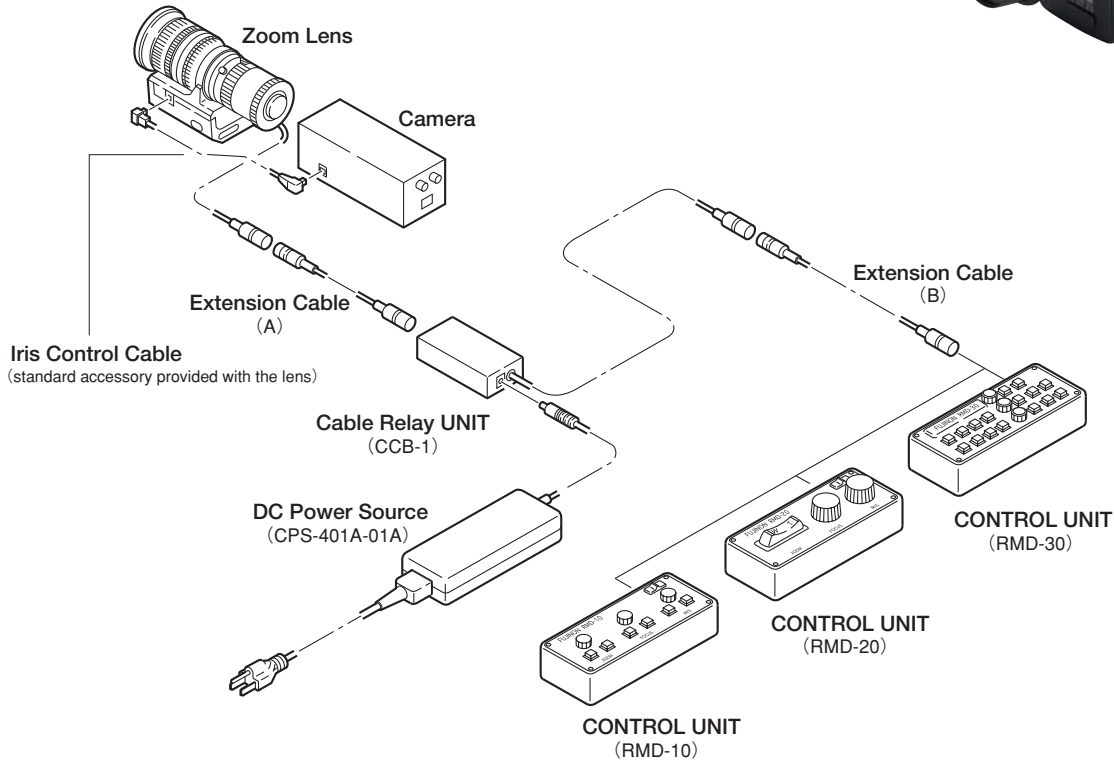

3CCD ZOOM LENS

[The total length of extension cables (A + B) is 100m at maximum]

Specifications

■ Control Unit

RMD-10	Zoom	: ON / OFF
	Focus	: ON / OFF
	Iris	: Auto or ON/OFF
RMD-20	Zoom	: Rocker
	Focus	: Knob
	Iris	: Auto or Knob
RMD-30	Zoom	: ON / OFF
	Focus	: ON / OFF
	Iris	: Auto or ON/OFF
	Zoom&Focus	: 8 Shots Preset

■ Extension Cable

ECM-005M	5m
ECM-010M	10m
ECM-020M	20m
ECM-050M	50m
ECM-100M	100m

■ Cable Relay Unit

CCB-1	Input	: DC 12V
-------	-------	----------

■ DC Power Source

CPS-401A-01A	Input	: AC 90V~250V, 50/60Hz
	Output	: DC 12V, 1.3A