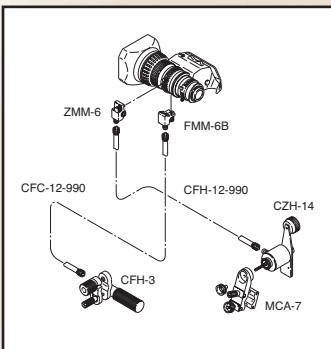

LENS	XT20sx4.7 BRM
Zoom Ratio / Format	20X / 1/3"
Focal Length	4.7 ~ 94 mm
Maximum Relative Aperture	1:1.4 (4.7-87.7 mm)
M.O.D. from Front of Lens	0.9 m
Object Dimensions at M.O.D.	4.7mm 901 x 506 mm 47 x 26 mm
Angular Field of View (Hor. x Vert. in °)	4.7 mm 58° 11' x 34° 44' 59 mm 3° 11' x 1° 48'
Filter Size	ø82mm P=0.75
Inner Focus	Yes
Macro	Yes
Size (HxWxL)	ø85 x 189.8 mm
Weight	1.48 kg
Features	QuickZoom, Innerfocus, Digital Servo

ACCESSORIES: HD & SD ENG/EPF PROFESSIONAL REAR CONTROL KITS

MS-01 Manual Focus/Servo Zoom

MM-01 Manual Focus/Manual Zoom Not available on S16x7.3

SS-01 Servo Focus/Servo Zoom Not available on S16x7.3

- A. CFC-990 Flex Cable
- B. FMM-6B/FMM-8* Focus Manual Module
- C. ZMM-6 Zoom Manual Module
- D. SRD-92B Zoom Demand
- E. FSM-30B Focus Servo Module
- F. MCA-7 Mounting Clamp
- G. FSD-11 Focus Demand
- H. CZH-14 Zoom Handle
- I. CFH-3 Focus Handle