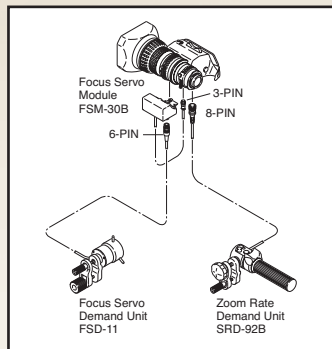

LENS	XT20sx4.7 BRM
Zoom Ratio / Format	20X / 1/3"
Focal Length	4.7 ~ 94 mm
Maximum Relative Aperture	1:1.4 (4.7-87.7 mm)
M.O.D. from Front of Lens	0.9 m
Object Dimensions at M.O.D.	4.7mm 901 x 506 mm 47 x 26 mm
Angular Field of View (Hor. x Vert. in °)	4.7 mm 58° 11' x 34° 44' 59 mm 3° 11' x 1° 48'
Filter Size	ø82mm P=0.75
Inner Focus	Yes
Macro	Yes
Size (HxWxL)	ø85 x 189.8 mm
Weight	1.48 kg
Features	QuickZoom, Innerfocus, Digital Servo

ACCESSORIES: HD & SD ENG/EPF PROFESSIONAL REAR CONTROL KITS

MS-01 Manual Focus/Servo Zoom

MM-01 Manual Focus/Manual Zoom Not available on S16x7.3

SS-01 Servo Focus/Servo Zoom Not available on S16x7.3

- A. CFC-990 Flex Cable
- B. FMM-6B/FMM-8* Focus Manual Module
- C. ZMM-6 Zoom Manual Module
- D. SRD-92B Zoom Demand
- E. FSM-30B Focus Servo Module
- F. MCA-7 Mounting Clamp
- G. FSD-11 Focus Demand
- H. CZH-14 Zoom Handle
- I. CFH-3 Focus Handle