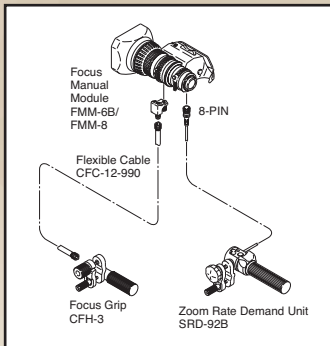

FUJIFILM
expect INNOVATION™

EXCEED Series

1/3 Inch Digital Servo Telephoto

QuickZoom
Innerfocus

XT20sx4.7BRM

Technology That Inspires...

FUJINON

XT20sx 4.7BRM

LENS	XT20sx4.7 BRM
Zoom Ratio / Format	20X / 1/3"
Focal Length	4.7 ~ 94 mm
Maximum Relative Aperture	1:1.4 (4.7-87.7 mm)
M.O.D. from Front of Lens	0.9 m
Object Dimensions at M.O.D.	4.7mm 901 x 506 mm 47 x 26 mm
Angular Field of View (Hor. x Vert. in °)	4.7 mm 58° 11' x 34° 44' 59 mm 3° 11' x 1° 48'
Filter Size	ø82mm P=0.75
Inner Focus	Yes
Macro	Yes
Size (HxWxL)	ø85 x 189.8 mm
Weight	1.48 kg
Features	QuickZoom, Innerfocus, Digital Servo

ACCESSORIES: HD & SD ENG/EPF PROFESSIONAL REAR CONTROL KITS

MS-01 Manual Focus/Servo Zoom

MM-01 Manual Focus/Manual Zoom Not available on S16x7.3

SS-01 Servo Focus/Servo Zoom Not available on S16x7.3

- A. CFC-990 Flex Cable
- B. FMM-6B/FMM-8* Focus Manual Module
- C. ZMM-6 Zoom Manual Module
- D. SRD-92B Zoom Demand
- E. FSM-30B Focus Servo Module
- F. MCA-7 Mounting Clamp
- G. FSD-11 Focus Demand
- H. CZH-14 Zoom Handle
- I. CFH-3 Focus Handle