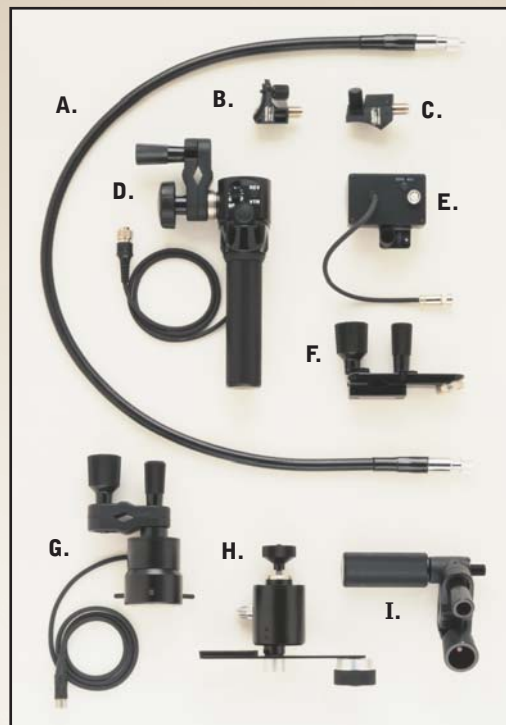

LENS	XT20sx4.7 BRM
Zoom Ratio / Format	20X / 1/3"
Focal Length	4.7 ~ 94 mm
Maximum Relative Aperture	1:1.4 (4.7-87.7 mm)
M.O.D. from Front of Lens	0.9 m
Object Dimensions at M.O.D.	4.7mm 901 x 506 mm 47 x 26 mm
Angular Field of View (Hor. x Vert. in °)	4.7 mm 58° 11' x 34° 44' 59 mm 3° 11' x 1° 48'
Filter Size	ø82mm P=0.75
Inner Focus	Yes
Macro	Yes
Size (HxWxL)	ø85 x 189.8 mm
Weight	1.48 kg
Features	QuickZoom, Innerfocus, Digital Servo

ACCESSORIES: HD & SD ENG/EPF PROFESSIONAL REAR CONTROL KITS

MS-01 Manual Focus/Servo Zoom

MM-01 Manual Focus/Manual Zoom Not available on S16x7.3

SS-01 Servo Focus/Servo Zoom Not available on S16x7.3

- A. CFC-990 Flex Cable
- B. FMM-6B/FMM-8* Focus Manual Module
- C. ZMM-6 Zoom Manual Module
- D. SRD-92B Zoom Demand
- E. FSM-30B Focus Servo Module
- F. MCA-7 Mounting Clamp
- G. FSD-11 Focus Demand
- H. CZH-14 Zoom Handle
- I. CFH-3 Focus Handle