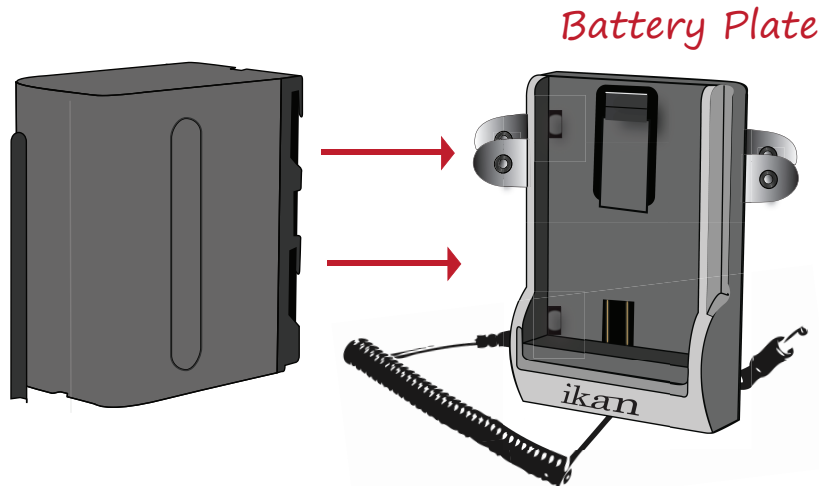

BMC-PWR-BC

Blackmagic DV Battery Belt Clip QUICKSTART GUIDE

What's included

- 1-Power Adaptor AC107 - S,P,C,SU
- Belt Clip
- BM Power Adaptor

CONDITIONS OF WARRANTY SERVICE

- Free service for one year from the day of purchase if the problem is caused by manufacturing errors.
- The components and maintenance service fee will be charged if the warranty period has expired.

BMC-PWR-BC

Blackmagic DV Battery Belt Clip QUICKSTART GUIDE

BMC-PWR-BC-C ,S,P,SU,E6

Can be used with Canon, Sony, and Panasonic DV batteries.

This unit is set up with five different battery types. The DV battery option allows you to slide the battery on the plate, and the AC107 does the work for you by turning that 7.2v into a 12v output.