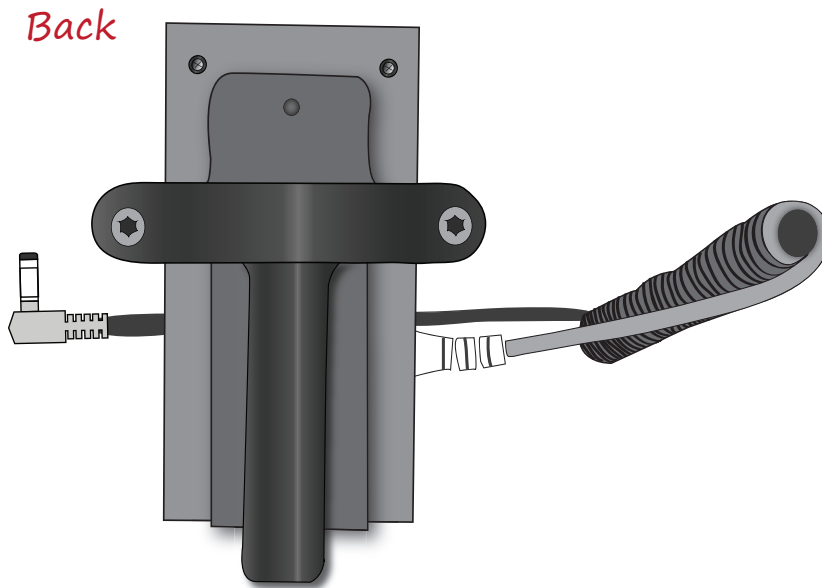

BMC-PWR-BC

Blackmagic DV Battery Belt Clip QUICKSTART GUIDE

BMC-PWR-BC-C ,S,P,SU,E6

Can be used with Canon, Sony, and Panasonic DV batteries.

This unit is set up with five different battery types. The DV battery option allows you to slide the battery on the plate, and the AC107 does the work for you by turning that 7.2v into a 12v output.

The BMC-PWR-BC-C ,S,P,SU,E6 is a simple solution that attaches to your belt and can be easily be hung from any loop.

ikan

www.ikancorp.com

713-272-8822