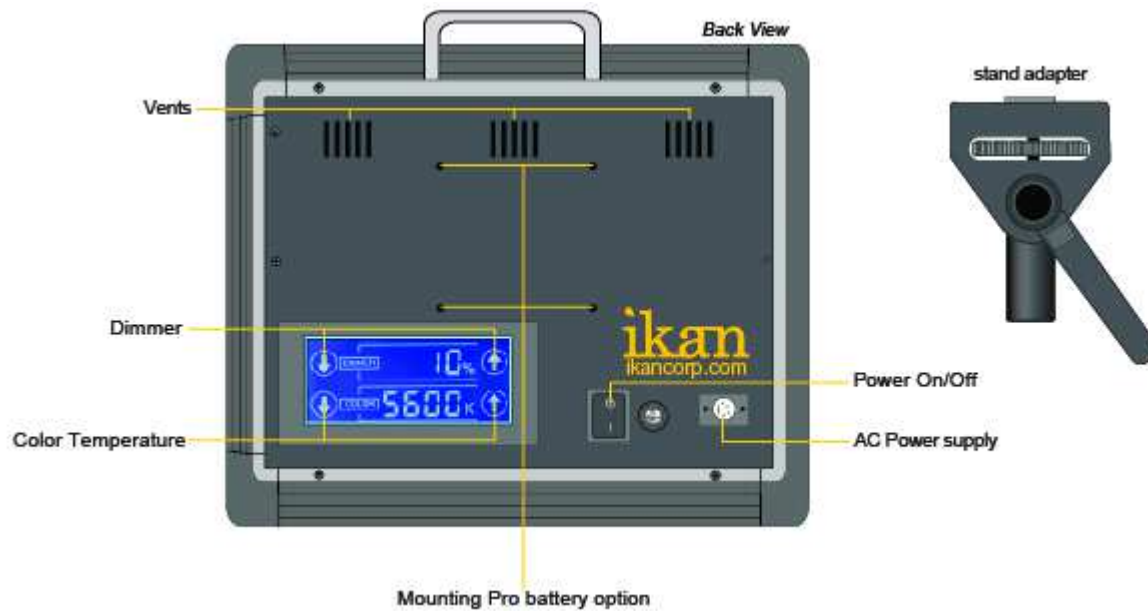

Kit with 2 X IB1000 lights

Model: IB1000-2PT-KIT

Features

- 2 x IB1000 2 X HD-STND 1 x Light Bag 1 x Stand Bag

SPECIFICATIONS:

Beam Angle:	60 degree
Brightness:	3ft/3962 lux/3200°K
Build Material:	Aluminum
Color Temperature:	3200 - 5600 K