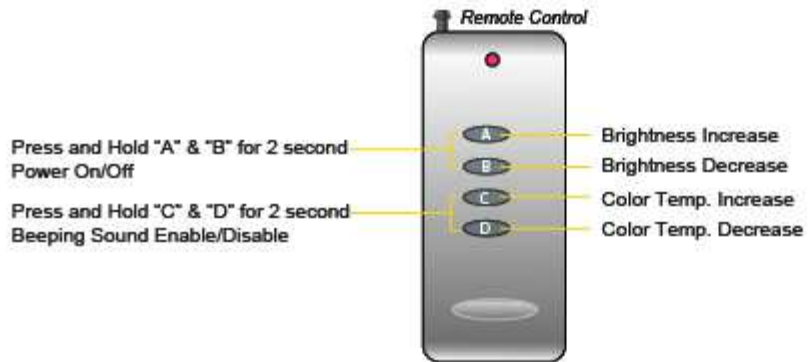

Kit with 2 X IB1000 lights

Model: IB1000-2PT-KIT

Features

- 2 x IB1000 2 X HD-STND 1 x Light Bag 1 x Stand Bag

SPECIFICATIONS:

Beam Angle:	60 degree
Brightness:	3ft/3962 lux/3200°K
Build Material:	Aluminum
Color Temperature:	3200 - 5600 K