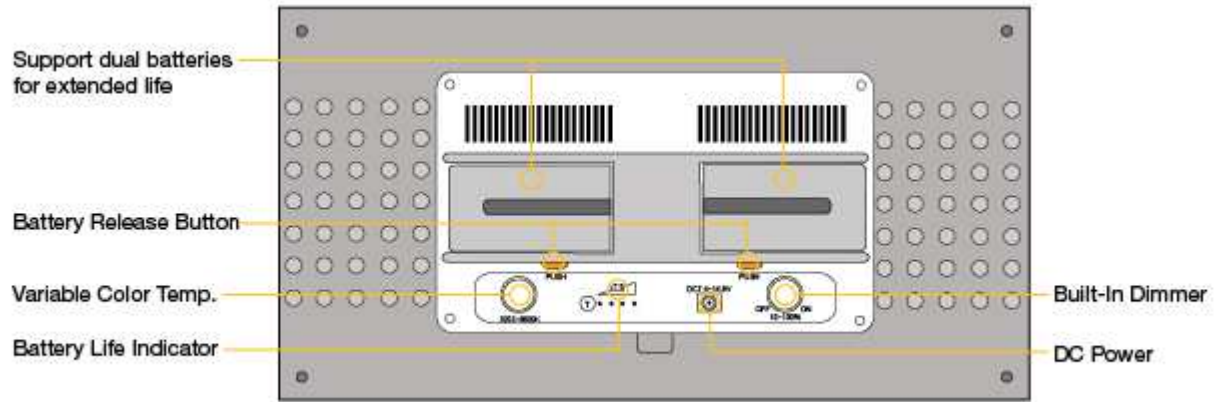

Kit with 2 x IB508-v2 Bi-color LED Studio Light

Model: IB508-v2-2PT-KIT

Features

- Light Weight Design
- Variable Color Temperature
- Wide Angle Beam Pattern
- Built-in Dimmer
- On-board Battery Life Indicator

WHAT'S INCLUDED:

1X IBG-500-3L
 1x IBG-CPSTND
 2 X CP-STND
 2 X IB508-v2
 2 X LM-102
 4 X IBS-750

SPECIFICATIONS:

Barcode:	847983011919
Beam Angle:	60 degree
Brightness:	3ft / 1776 lux / 3200 K, 3ft / 1227 lux / 5600 K
Build Material:	Heavy Duty Plastic and Aluminum
Color Temperature:	3200 K – 5600 K
Control:	Local Knob Control
Cooling System:	Passive Cooling
Dimensions:	13" x 6 3/4" x 2 3/4"
Dimming:	0-100%
Fixture Size:	13" x 6 3/4" x 1"
Fixture Weight:	3LBS
Focusing:	NO
Head Type:	Bi-Color
Lens:	60 Degree Lens
Light Source:	254 0.06 watt LED at 5600K 254 0.06 watt LED at 3200K
Mount:	Stand Mount
Operating Volts:	7.4v – 14.8
Power Supply:	12v @ 3.33amps
Rating:	120V @ 60 HRZ
Shipping Dimensions:	24 x 20 x 14"
Shipping Weight:	28 lbs
Weight :	28 lbs