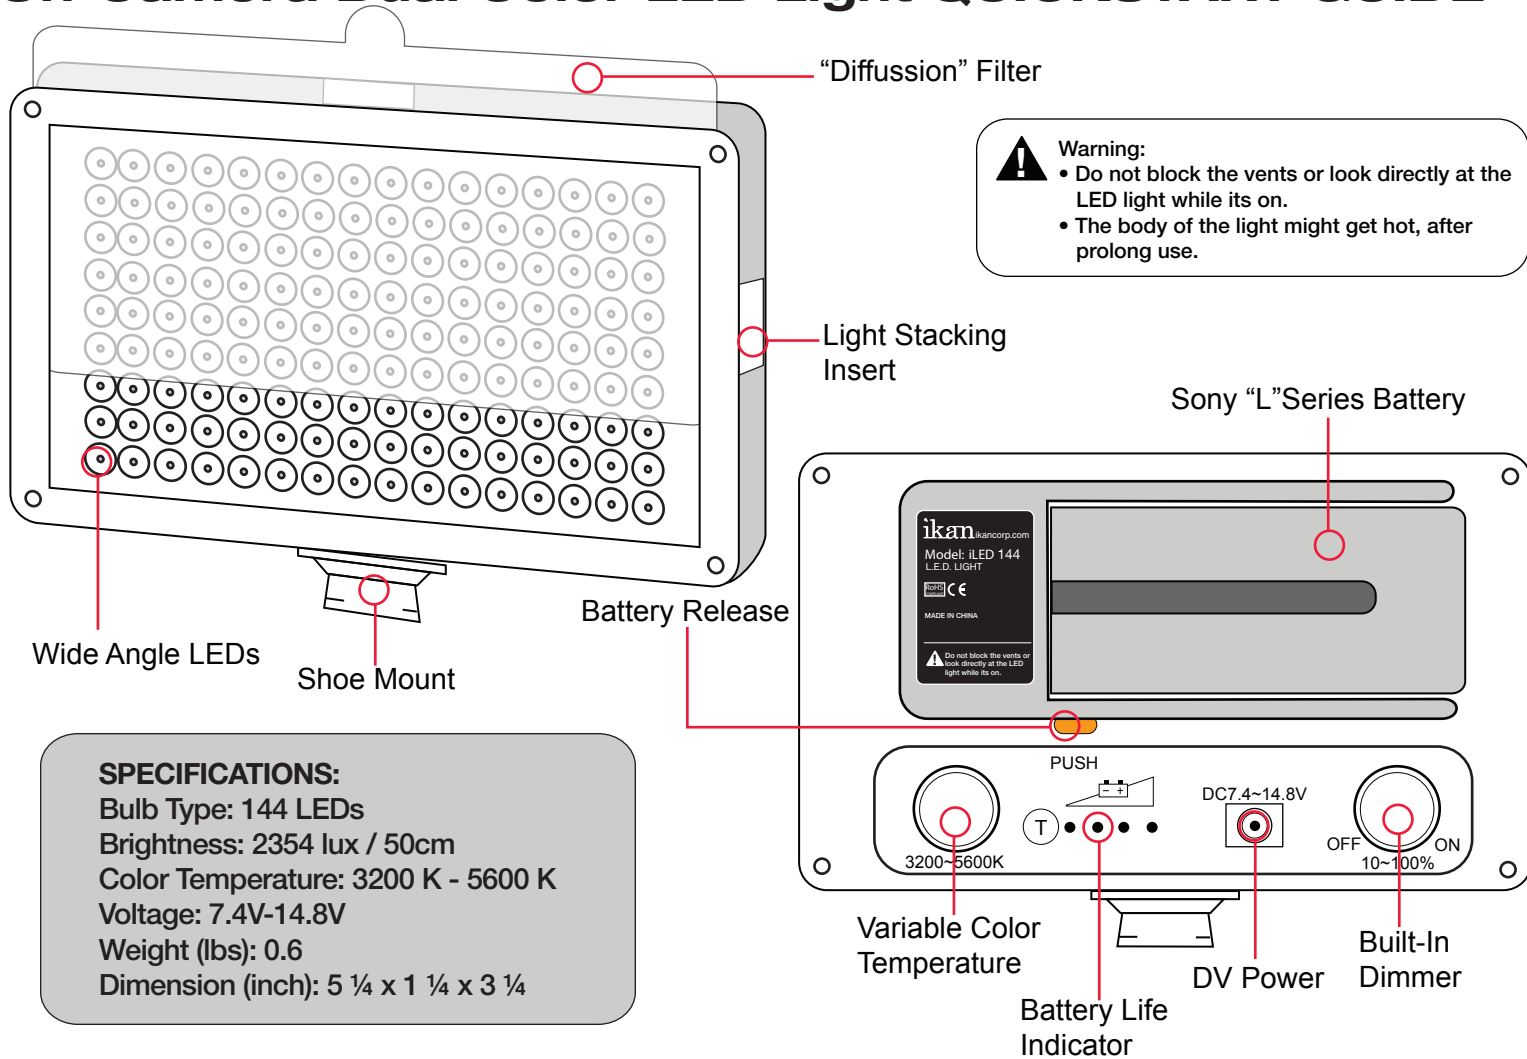

iLED 144

On-Camera Dual Color LED Light QUICKSTART GUIDE

SPECIFICATIONS:

Bulb Type: 144 LEDs
Brightness: 2354 lux / 50cm
Color Temperature: 3200 K - 5600 K
Voltage: 7.4V-14.8V
Weight (lbs): 0.6
Dimension (inch): 5 ¼ x 1 ¼ x 3 ¼

What's included

- iLED 144 Light
- AC Adapter
- Sony "L" DV Battery
- DV Battery Charger
- Soft Carrying Case
- Shoe Mount
- Diffusion Filter

CONDITIONS OF WARRANTY SERVICE

- Free service for one year from the day of purchase if the problem is caused by manufacturing errors.
- The components and maintenance service fee will be charged if the warranty period has expired.