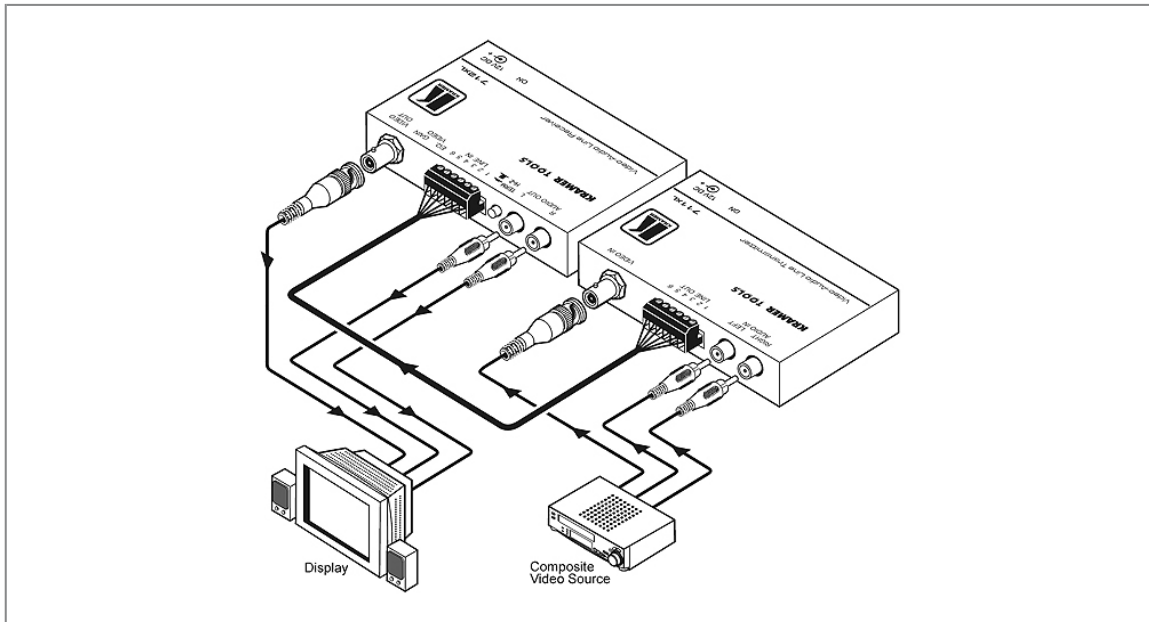

### Composite Video & Stereo Audio over Twisted Pair Receiver

The 711xl and 712xl are a twisted pair transmitter and receiver for composite video and unbalanced stereo audio signals. The 711xl transmitter converts composite video and stereo audio to a twisted pair signal and the 712xl receiver converts the twisted pair signal back into composite video and stereo audio signals.

### FEATURES

---

- Bandwidth - 45MHz (-3dB).
- Twisted Pair Input/Outputs - Terminal Block Connector.
- Level (Gain) and EQ (Peaking) Controls (712xl).
- Looping Input (712xl).
- Selectable Input Signal Termination (712xl).
- System Range - Up to 1000 meters (3200').
- Cable - UTP (unshielded twisted pair) or STP (shielded twisted pair) such as CAT 5.
- Compact Size - Part of the Kramer TOOLS™ family of compact, high quality and cost effective solutions.

### TECHNICAL SPECIFICATIONS

---

INPUT:	6 pole detachable terminal block connector.
OUTPUT:	Video, 1Vpp/75Ω on a BNC connector, Audio 1Vpp / 150Ω on RCA connectors.
MAX. SIGNAL LEVEL:	2.1Vpp (Video), 4.2 Vpp (Audio).
VIDEO BANDWIDTH (-3dB):	45MHz.
AUDIO BANDWIDTH (-3dB):	100kHz.
DIFF. GAIN:	1.4%.
DIFF. PHASE:	0.63Deg.
VIDEO S/N RATIO:	75.5dB.
AUDIO S/N RATIO:	77.3dB unweighted.
AUDIO THD + NOISE:	0.033%, 1kHz.
AUDIO 2nd HARMONIC:	0.002%.
MAX. SIGNAL LEVEL:	1.7Vpp (Video), 4.2 Vpp (Audio).
POWER SOURCE:	12V DC 80mA.
DIMENSIONS:	12cm x 7.5cm x 2.5cm (4.7" x 2.95" x 0.98", W, D, H.).
WEIGHT:	0.28kg. (0.62lbs.) approx.
ACCESSORIES:	Power supply, mounting bracket.
OPTIONS:	RK-T1, RK-T3, 19 inch rack adapters.