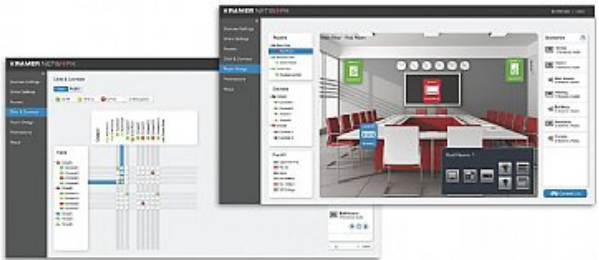

Kramer Network

Enterprise Management Platform

Kramer Network is a powerful, all-encompassing, modular Enterprise software platform that lets you easily operate, manage and maintain all your Pro AV, IT, IP streaming, and control in one simple singlepoint Webbased interface

FEATURES

- **User-friendly Web-based GUI** - Easily access and use from anywhere, anytime
- **Automated Device Detection** - The platform instantly and automatically identifies devices in the network, reducing configuration time
- **Enhanced Security** - With intuitive user access management, Kramer Network allows only certain users to access specific audio or video sources, rooms and predefined scenarios
- **Visual & Topology AV System Mapping** - Easily drill down to a specific network, site, building, or room to start managing AV devices
- **System & Connection Status at a Glance** - Quickly identify critical issues in the network, see logicalvideolink status at a glance
- **Remote Maintenance** - No need for onsite visits
- **Control over IP** - Builtin controller supports virtually unlimited number of controlled devices with rich driver library of 3rd party devices. Supports a new line of I/O devices
- **Virtual Matrix** - Click and connect any source to any destination and create predefined scenarios for video and Dante™ streams
- **Enterprise Grade Management** - Enables total user management, authentication, three builtin user levels and user access rights management
- **No Programming Required** - Install and start using the platform in minutes with no need for programming
- **Scales to any Size Installation** - Support hundreds of devices simultaneously

CONFIGURATIONS

KRNT-DEMO	Kramer Network V1.0 - Demo License for 2 months
KRNT-BASE	Kramer Network V1.0 - Basic Package, Pro-AV Hardware Management
KRNT-VM30	Kramer Network V1.0 - 30 Streaming Devices (Includes Base)
KRNT-VM30-UP	Kramer Network V1.0 - Upgrade KRNT-BASE to KRNT-VM30
KRNT-VM100	Kramer Network V1.0 - 100 Streaming Devices (Includes Base)
KRNT-VM100-UP	Kramer Network V1.0 - Upgrade KRNT-VM30 to KRNT-VM100
KRNT-YM	Kramer Network V1.0 - 1 Year Support, 1 Upgrade
KRNT-YC	Kramer Network Online chat support and hot-fixes for a year