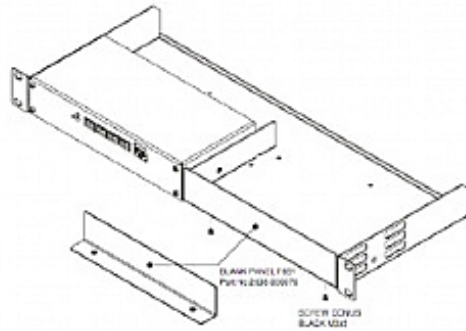

## **RK-622**

19-Inch Rack Adapter for 622T/R

---

19-inch rack adapter for mounting 2 622T or 622R units into a 1U rack space.

**KRAMER ELECTRONICS, Ltd.**  
[www.kramerelectronics.com](http://www.kramerelectronics.com)