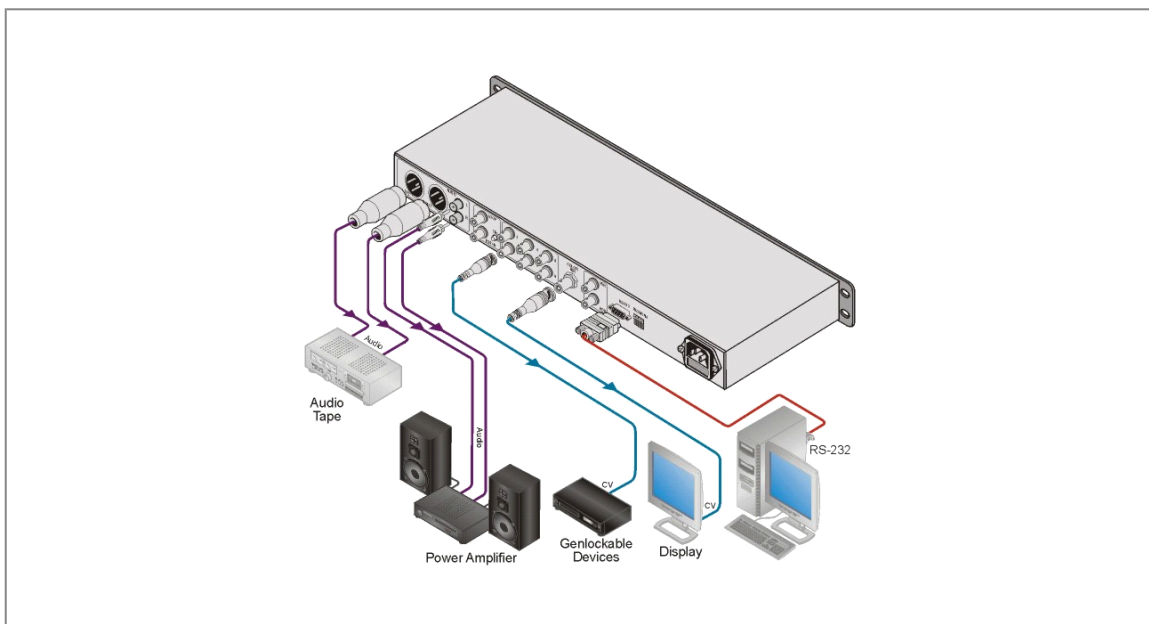

## SG-6005

Black Burst, Color Bar, Sync & Audio Tone Generator

The **SG-6005** is a black burst, color bar, sync, and audio tone generator for video, as well as balanced and unbalanced audio applications. It outputs 6 identical black burst signals, a composite video color bar signal, H/V sync signals and both unbalanced stereo audio signals on RCA connectors, and balanced stereo audio signals on XLR connectors. The unit may be genlocked to an external video source.

### FEATURES

---

- **Outputs** - 13 test patterns or black burst on 6 outputs; H & V or composite sync; 1kHz audio tone (2 balanced and 2 unbalanced).
- **Control** - Front panel and RS-232.
- **Looping Analog Genlock Input** - For sync and color locking.
- **Selectable Sync Input Signal Termination.**
- **SCH/Phase Control.**
- **H/V Adjustable Delay.**
- **Black Burst Delay.** - In relation to genlock.
- **Standard 19" Rack Mount Size** - 1U.

### TECHNICAL SPECIFICATIONS

---

INPUT:	1 genlock video, looping, 1Vpp/75Ω, on BNC connectors with a termination switch.
OUTPUTS:	6 black burst signals, 0.3Vpp/75Ω, (sync) 1 color bar output 1Vpp/75Ω. 2 x 1kHz, +4dBu/47Ω outputs on XLR connectors, 2 x 1kHz, 1Vpp/100Ω outputs on RCA connectors.
COLOR BAR:	13 selectable patterns.
PHASE ERROR:	1Deg.
S/N RATIO:	73dB.
CONTROL:	H control: +/-1/2 line, 37nS steps; V control: 15.5 lines, 0.5 line steps. SCH control: 360Deg, by front touch switches. RS-232 control.
SYNC OSCILLATOR:	Crystal controlled.
SC OSCILLATOR:	Crystal controlled.
SYNC/SC:	Fully genlocked.
STABILITY:	5ppm.
POWER SOURCE:	230V AC, 50/60Hz, (115V AC, USA) 10VA.
DIMENSIONS:	19" x 7" x 1U W, D, H, rack mountable.
WEIGHT:	2.5kg (5.5lbs) approx.
ACCESSORIES:	Power cord.
OPTIONS:	Kramer distribution amplifiers for additional burst or bar outputs.