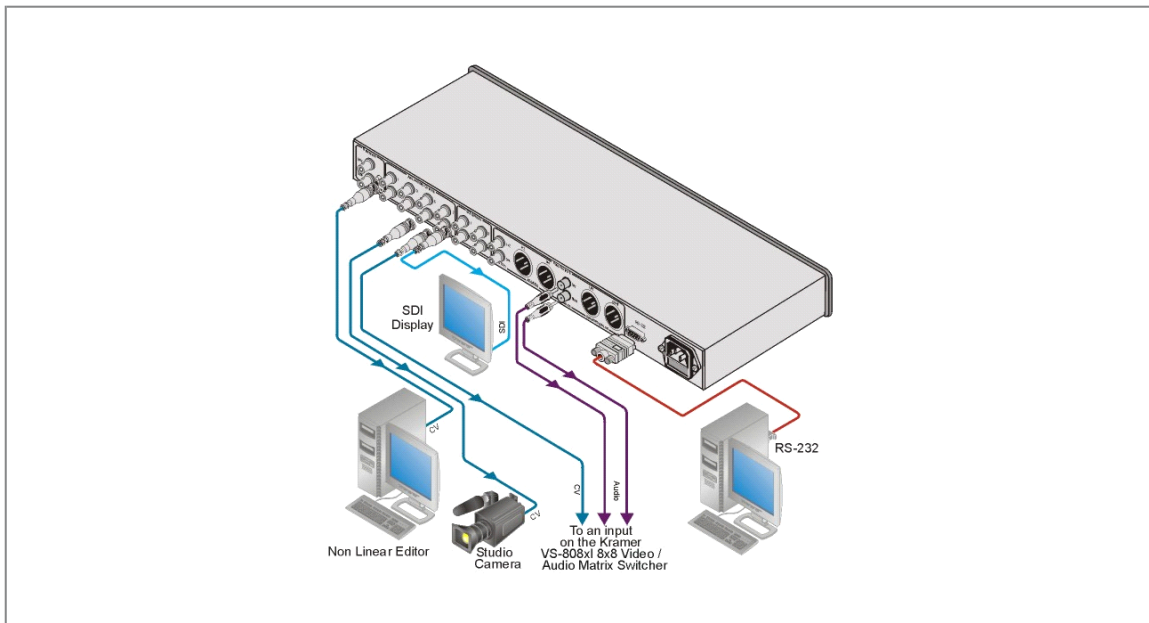

## SG-6006

Multi-Standard Composite/SDI Video Black Burst, Color Bar & Audio Tone Generator

The **SG-6006** is a broadcast quality black burst, color bar, sync, and audio tone generator for composite video, SDI, and audio applications. The unit outputs composite and SDI video plus AES-3id, AES/EBU, balanced and unbalanced stereo audio signals.

### FEATURES

---

- 8 Composite & 4 SDI Outputs.
- 8 Color Bar Patterns.
- Ultra Stable - 1ppm frequency tolerance.
- Color Bar or Black Burst (Each Output Selectable).
- SCH/Phase Adjust.
- Looping Analog Genlock Input - For sync and color locking.
- Selectable Sync Input Signal Termination.
- Audio Outputs - Balanced (2 XLR), unbalanced (2 RCA), AES-3ID (2 BNC) & AES/EBU (2 XLR).
- Frequency & Amplitude Adjustable.
- Control - Front panel & RS-232 (K-Router™ Windows®-based Kramer software is included).
- Worldwide Power Supply - 100-240V AC.
- Standard 19" Rack Mount Size - 1U. Rack "ears" included.