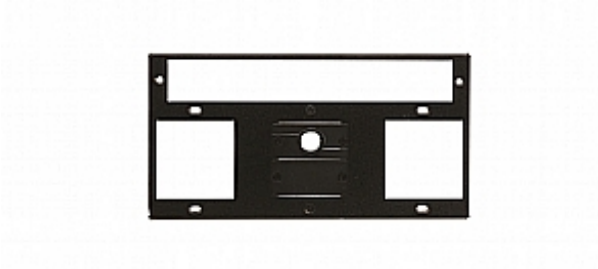

T10F

TBUS-10xl Inner Frames

The **T10F** inner frame comes in two different configurations: one with one dual and one single power sockets, two blank inserts and one cable pass-through (**T10F-33**), and one with two single power sockets, one blank insert, one cable pass-through and a slot for SID-X1N (or Kramer MegaTOOL) (**T10F-22M**).