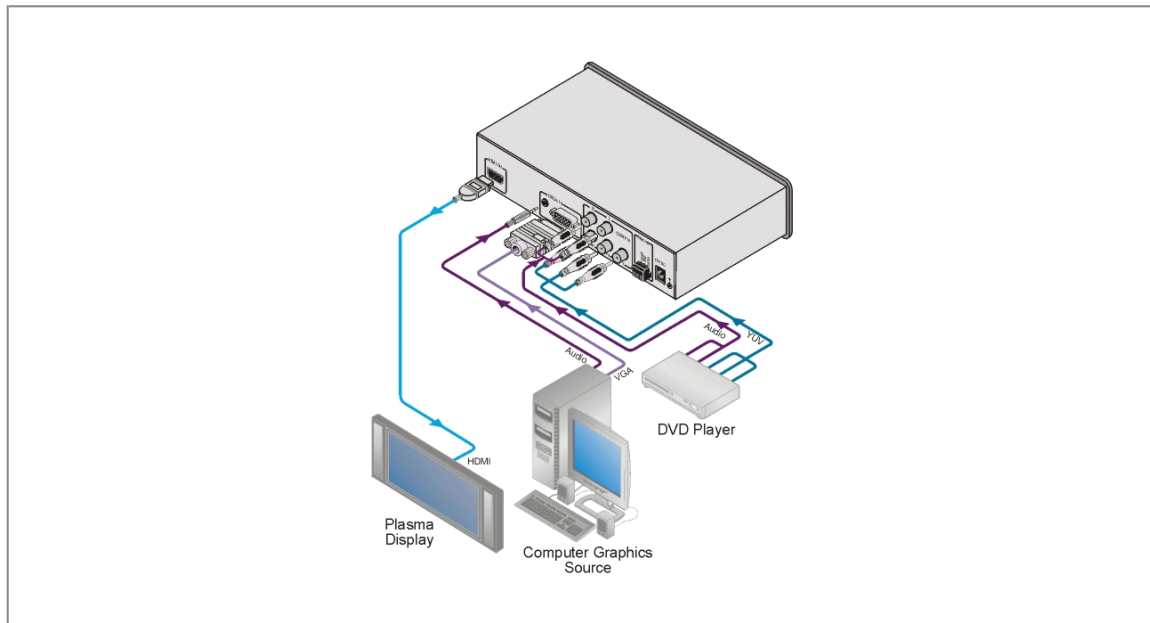

VP-434

Component & Computer Graphics Video to HDMI ProScale™ Digital Scaler

Compatible with HDTV component video signals when used with a breakout cable such as the Kramer C-GM/3RVF.

The **VP-434** is a high-performance scaler for component video and computer graphics video with unbalanced stereo audio signals. It scales the selected video signal to a computer graphics or HDTV output resolution, embeds the audio and outputs an HDMI signal.

VP-434

FEATURES

- HDTV Compatible.
- Output Resolutions (Front Panel) - 480p, 576p, 720p, 1080i, and 1080p.
- Output Resolutions (On-Screen Menu) - 480i, 480p, 576i, 576p, 720p, 1080i, 1080p, VGA, SVGA, XGA, WXGA, SXGA, WSXGA, UXGA, WUXGA, NATIVE.
- ProcAmp - Brightness, contrast, hue, saturation & sharpness.
- HDTV Compatible Component Input.
- Component Input - 3 RCAs for video and 2 RCAs for stereo audio.
- Computer Graphics Video Input - 15-pin HD connector and 3.5mm connector for stereo audio.
- Control - Front Panel and contact closure switching and IR remote (included) for on-screen menu.
- Desktop Size - Compact size. 2 units can be rack mounted side-by-side in a 1U rack space with the optional RK-1 rack kit.