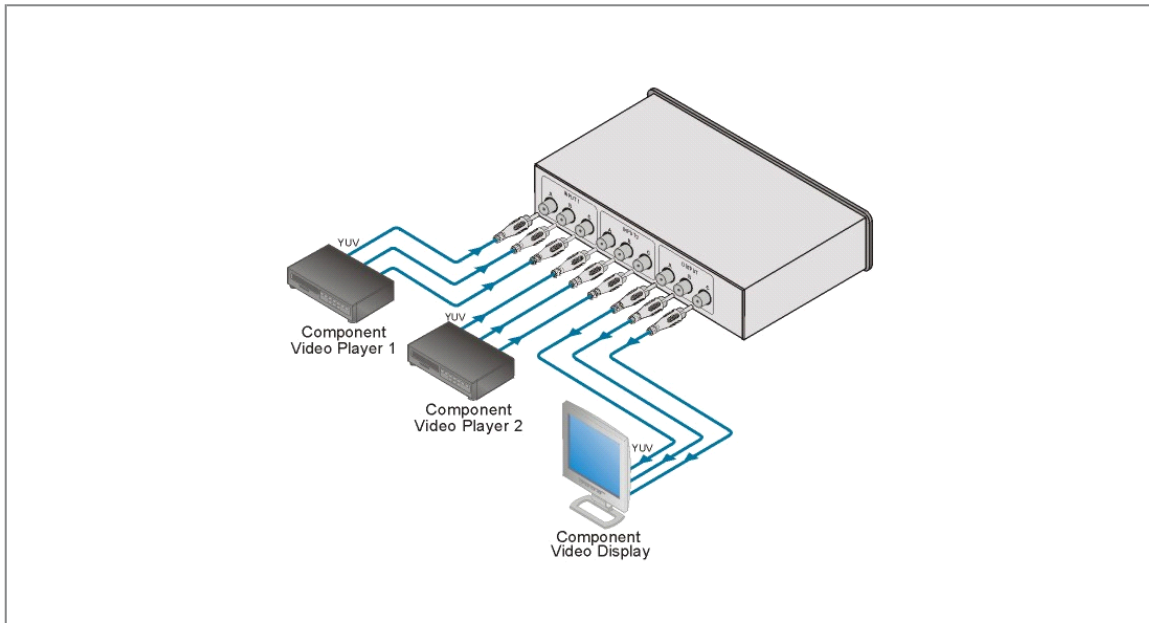

### 2x1 3-Channel Audio & Video Mechanical Switcher

The **VS-21** is a three-channel switcher for component video, or composite video with stereo audio. The unit can switch one of two inputs to a single output.

### TECHNICAL SPECIFICATIONS

---

INPUTS:	2 sets of 3 channels, on RCA connectors.
OUTPUT:	1 set of 3 channels, on RCA connectors.
BANDWIDTH (-3dB):	980MHz.
DIMENSIONS:	18.8cm x 10.2cm x 4.4cm (7.4" x 4" x 1.7") W, D, H.
WEIGHT:	0.64kg (1.4lbs) approx.
OPTIONS:	RK-81 19" rack adapter.