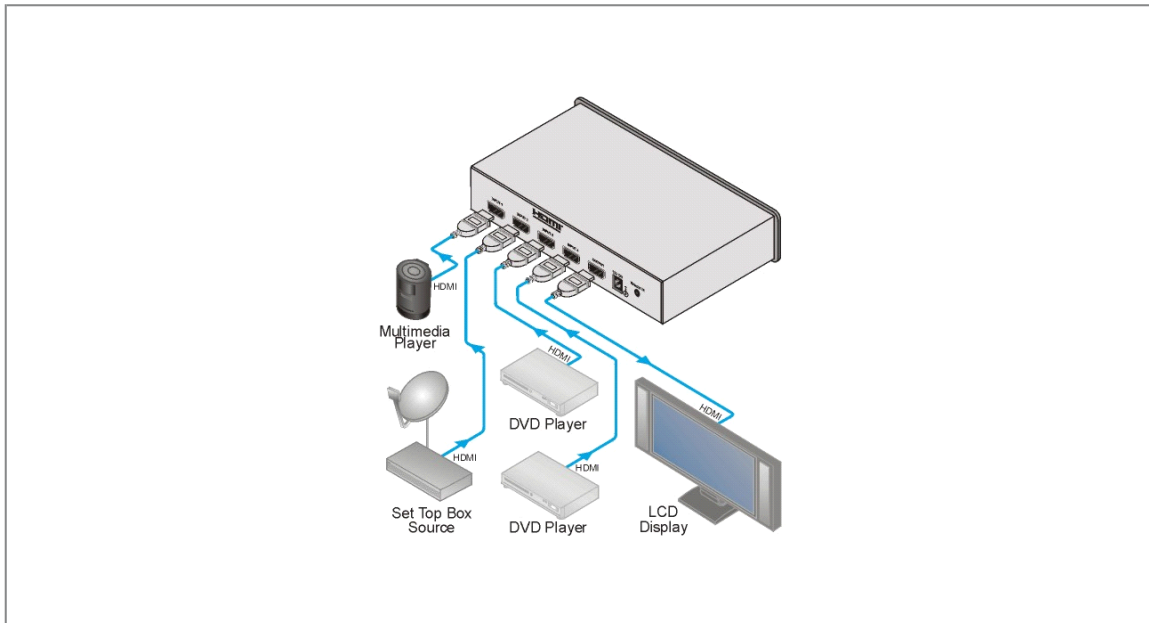

## VS-41HC

4x1 HDMI Switcher

The **VS-41HC** is a high-performance switcher for HDMI signals. It switches any one of the four inputs to a single output.

### FEATURES

---

- **High Bandwidth** - 2.25Gbps per graphic channel.
- **HDCP Compliant.**
- **HDTV Compatible.**
- **HDMI Support** - HDMI (V.1.4 with Deep Color, x.v.Color™, Lip Sync, HDMI Uncompressed Audio Channels, Dolby TrueHD, DTS-HD, CEC).
- **3D Pass-Through.**
- **I-EDIDPro™ Kramer Intelligent EDID Processing™** - Intelligent EDID handling & processing algorithm ensures Plug and Play operation for HDMI systems.
- **Front Panel Lockout.**
- **Video Mute** - Output disconnect.
- **Controls** - Front panel & IR (included)
- **Desktop Size** - Compact size. 2 units can be rack mounted side-by-side in a 1U rack space with the optional RK-1 adapter.

### TECHNICAL SPECIFICATIONS

---

<b>INPUTS:</b>	4 HDMI connectors.
<b>OUTPUT:</b>	1 HDMI connector.
<b>BANDWIDTH:</b>	Supports up to 2.25Gbps bandwidth per graphic channel.
<b>COMPLIANCE WITH HDMI STANDARD:</b>	Supports HDMI and HDCP.
<b>RESOLUTION:</b>	1080p @30bpp.
<b>POWER SOURCE:</b>	12V DC, 320mA.
<b>CONTROLS:</b>	Front panel buttons, IR remote control transmitter.
<b>DIMENSIONS:</b>	22cm x 18cm x 4.5cm (8.6" x 7" x 1.8") W, D, H (1/2 19" 1U).
<b>WEIGHT:</b>	1.3kg (2.9lbs) approx.
<b>ACCESSORIES:</b>	Power supply, IR remote control.
<b>OPTIONS:</b>	Kramer HDMI cables, external remote IR receiver cable, RK-1 19" rack adapter.