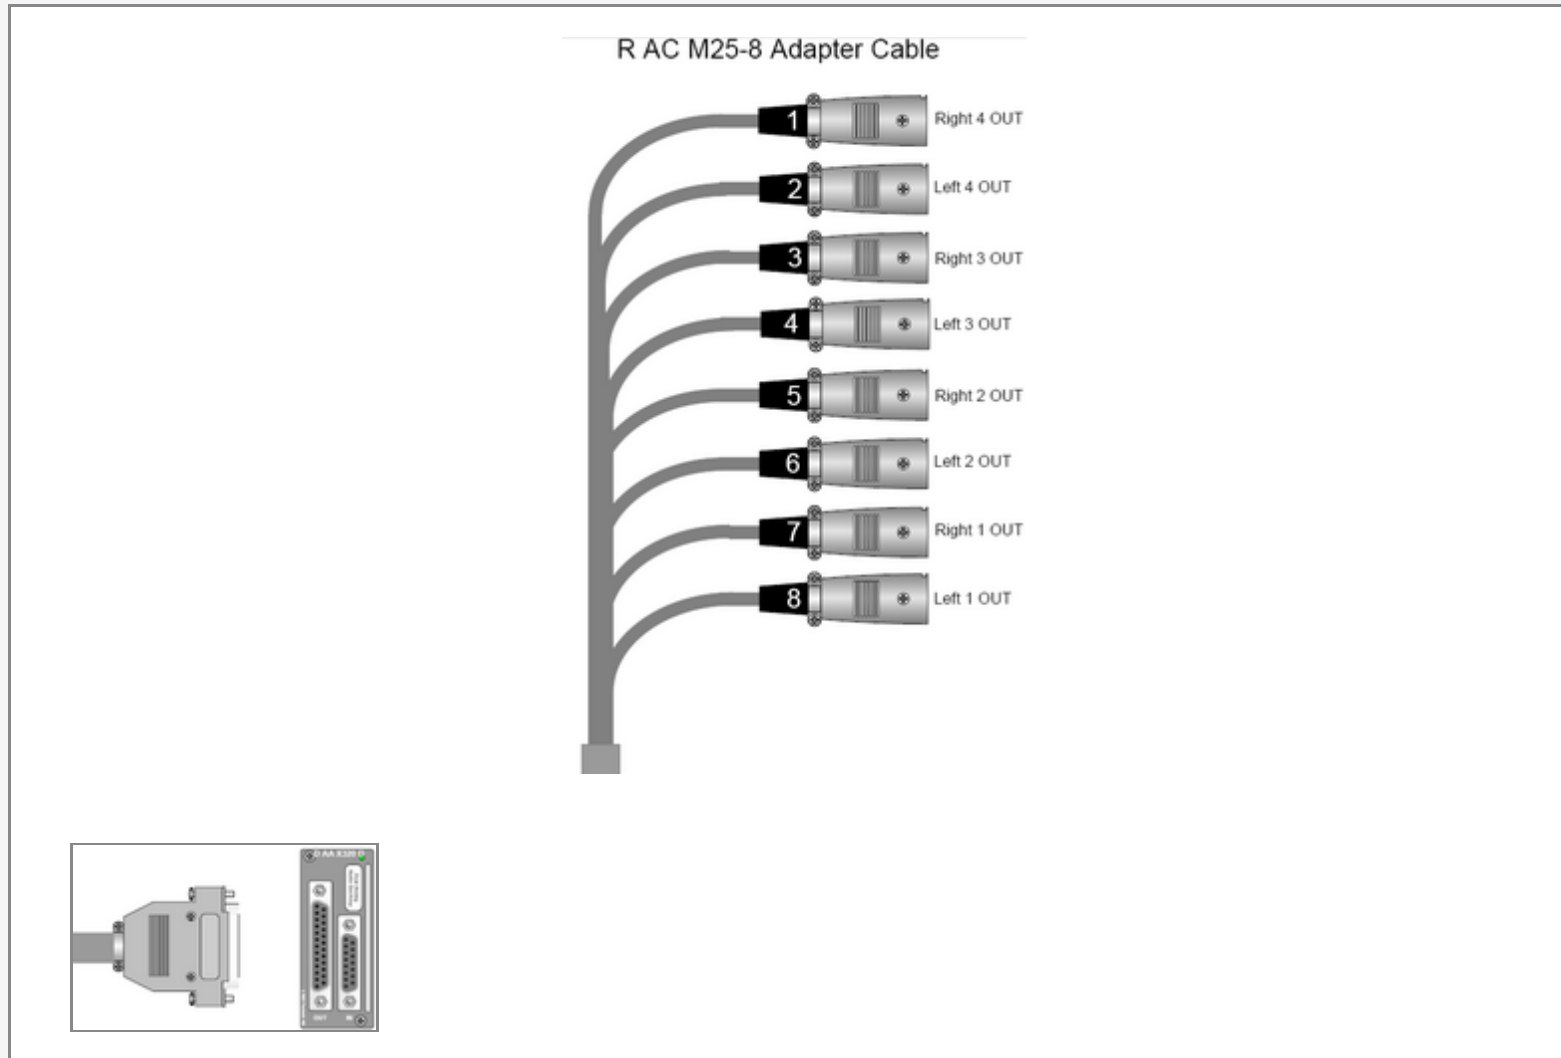

RAC M25-8 Adapter Cable

Audio Breakout cable 25 SubD to 8 x Male XLR

Features

Description

Ordering Information

Model	Description
RAC M25-8 Adapter Cable	Audio Breakout cable 25 SubD to 8 x Male XLR