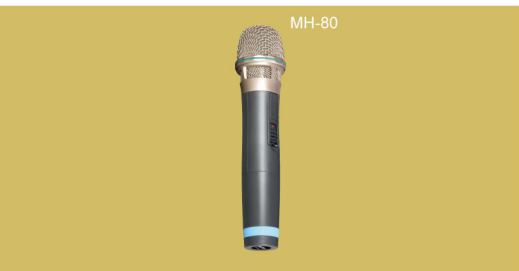

MA-101 Personal Portable Sound System

Ultra Portable - Ultra Lightweight and Ultra Easy to Use

Small yet Powerful Sound

Don't be misled by the compact size of this highly efficient portable PA. MA-101 is the most powerful, small system in the market today. It can be hand carried, shoulder strapped, on a flat surface or mounted on a microphone stand. Ideal for any small outdoor/indoor location where good quality speech announcements are a requirement.

Key Features

- 45-watt of powerful and clear sound quality.
- Built-in single UHF fixed-frequency receiver.
- No channel set-up required. Extremely easy to use.
- Longest and reliable transmission in its class.
- Lightweight contoured design - just 3.1kg (6.8lbs).
- 5" full-range speaker.
- AC and battery-operated.
- 8 hours continuous operation per charge from its built-in rechargeable battery.
- Input for connection to an iPod, MP3 and CD player. Output for external recordings.
- Built-in storage compartments for microphone and spare battery.
- Up to 2 microphones (wireless and wired) can be used simultaneously.
- Handles crowd of up to 200 people.