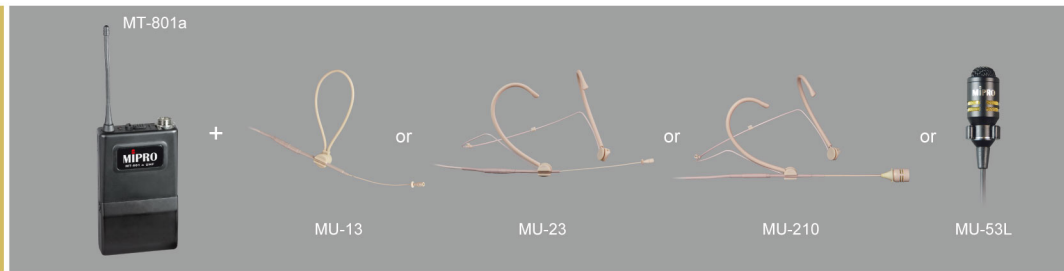

MA-101 Personal Portable Sound System

Ultra Portable - Ultra Lightweight and Ultra Easy to Use

Small yet Powerful Sound

Don't be misled by the compact size of this highly efficient portable PA. MA-101 is the most powerful, small system in the market today. It can be hand carried, shoulder strapped, on a flat surface or mounted on a microphone stand. Ideal for any small outdoor/indoor location where good quality speech announcements are a requirement.

Key Features

- 45-watt of powerful and clear sound quality.
- Built-in single UHF fixed-frequency receiver.
- No channel set-up required. Extremely easy to use.
- Longest and reliable transmission in its class.
- Lightweight contoured design - just 3.1kg (6.8lbs).
- 5" full-range speaker.
- AC and battery-operated.
- 8 hours continuous operation per charge from its built-in rechargeable battery.
- Input for connection to an iPod, MP3 and CD player. Output for external recordings.
- Built-in storage compartments for microphone and spare battery.
- Up to 2 microphones (wireless and wired) can be used simultaneously.
- Handles crowd of up to 200 people.