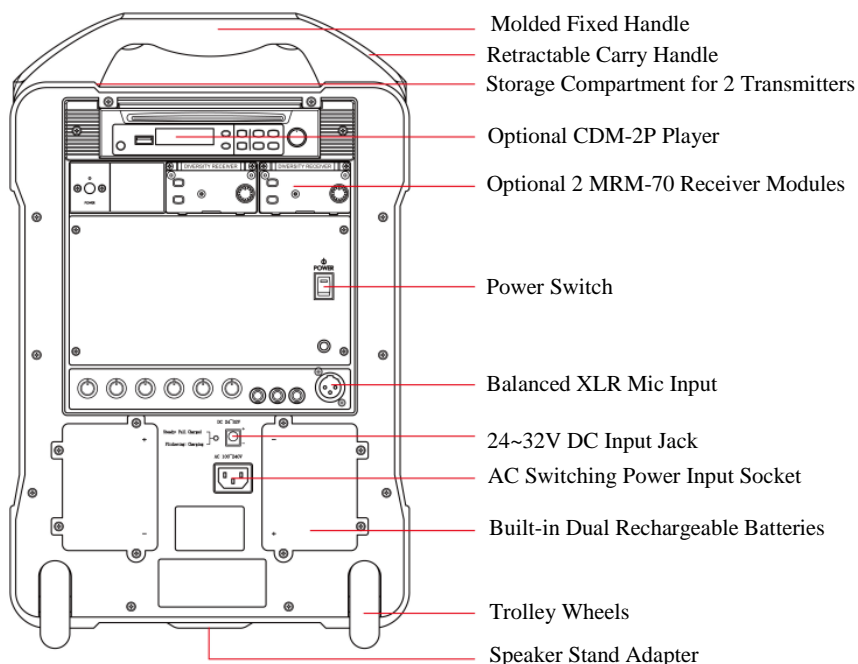

MA-707

Portable Wireless PA System

This versatile yet powerful system can be used indoors or outdoors and provides excellent, full-range music reproduction as well as quality intelligible speech. The retractable handle and built-in wheels make transport easy and convenient.

Ideal Applications

Ideal for schools, places of worship, sporting events, corporate meetings, seminars & presentations, military, law enforcement events, fitness & aerobics centers, street/festival performers, auctions, graveside services & funeral homes, election campaigns, theme & recreational parks — practically any event imaginable.

Key Features

- 100-watt audio output for speech and music.
- 3 power modes: AC, rechargeable battery & DC jack.
- Up to 8 hours of standby time per charge.
- For crowds up to 700.
- Retractable handle and sturdy wheels for easy transport.
- Built-in storage compartment for 2 transmitters.
- Optional CD/USB player.
- Up to 2 optional diversity receivers, 16 scanable frequencies.
- Simple Scan & ACT sync channel set-up.
- Line-input & output.
- Two wired microphone inputs (XLR & 1/4").
- Rechargeable batteries included.
- Suitable for tripod, floor or desk mount.

Receivers / Transmitters / Microphones

- **MRM-70** Single 16-ch Diversity Receiver Module
- **ACT-30H/ACT-30T** Handheld/Bodypack Transmitter
- **MU-53HN/55HN** Dual-sided Uni/Omni-directional Headset
- **MU-210/MU-23(new)** Dual-sided Uni/Omni-directional Headset
- **MU-13(new)** Single-sided Omni-directional Headset
- **MU-53L/55L** Uni/Omni-directional Lavalier Mic

Accessories

- **CDM-2P** CD/USB player with remote control
- **MB-70** Replacement Rechargeable Battery
- **MA-707EXP** Passive Extension Speaker
- **SC-70** Storage Cover Bag
- **MS-70** Tripod Speaker Stand

Technical Specifications

AF Power Output:	70W RMS (100W Max) / 4Ω
Amplifier	Class AB
Frequency Response:	50 Hz~18 kHz
Mic Input:	XLR & 6.3mm (1/4")
Standby Time:	Up to 8 hours per charge
Receiver Channels:	UHF 16 auto-scanable frequencies
Channel Set-Up:	Scan & ACT Sync
T.H.D.:	< 1%
Speaker:	8-inch, full-range
Line Input:	6.3mm (1/4")
Line Output:	6.3mm (1/4")
Power Supply:	Built-in 12V/4.5AH rechargeable battery (MB-70 x 2) with charger & 100~240V AC switching power supply
Dimensions:	310(W) x 445(H) x 240(D) mm 12.2(W) x 17.5(H) x 9.4(D) inches
Weight:	14.8 kg / 32.5 lbs (batteries included)
Color	Black

Specifications subject to change without notice