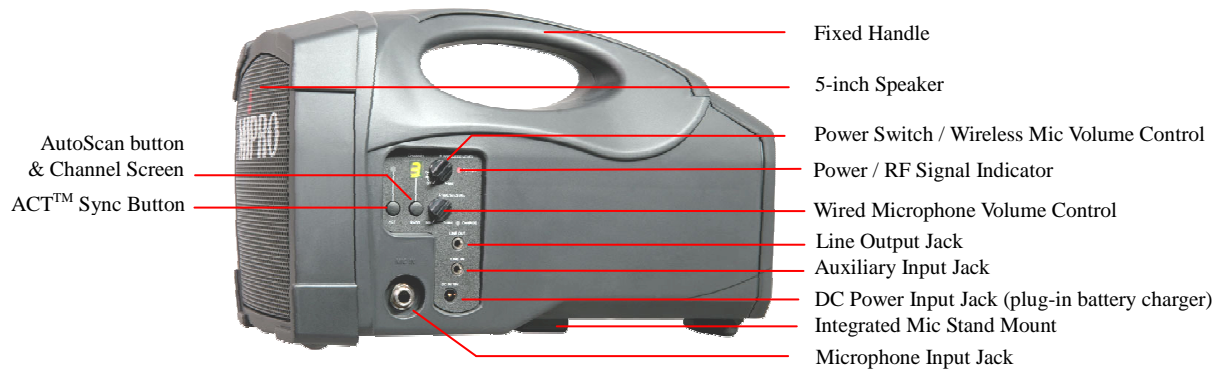

MA-101a

Personal Wireless PA System

Industry's Easiest and Fastest Channel Set-up!

AutoScan and ACT™ (Automatic Channel Targeting) IR sync are industry's first technology from MIPRO. One touch scans an open, interference-free receiver frequency. One touch ACT syncs the transmitter and receiver frequency automatically.

Key Features

- Powerful 42-watt for loud, clear sound projection.
- 2 power modes: AC and rechargeable battery.
- Up to 8 hours of operating time per charge.
- For crowds up to 200.
- Diversity receiver, 16 auto-scanable frequencies.
- One-touch Autoscan & ACT IR sync.
- Line-input accepts an external iPod, MP3 or CD.
- Line-output for external recordings.
- Microphone input for 1 wired dynamic mic.
- Built-in storage compartment.
- Integrated microphone stand mount.
- Rechargeable battery, shoulder-carrying strap included.

Accessories

- **MB-30** Replacement Rechargeable Battery
- **SC-10** Storage and Carry Bag
- **MM-107** Wired Dynamic Microphone

Technical Specifications

AF Power Output:	30W RMS (42W Max) / 4Ω
Frequency Response:	60Hz ~15KHz ± 3dB
Mic Input:	6.3mm / 1/4"
Battery Type:	Rechargeable Sealed Lead-acid 12V/2.9AH (Included)
Operation Time:	8 hours continuous use per 4 hours charge
Receiver Channels:	Built-in UHF 16 channels
T.H.D.:	< 1%
Speaker:	5-inch, Full-Range
Line Input:	3.5mm / 1/8"
Line Output:	3.5mm / 1/8"
Power Supply:	Built-in 12V/2.9AH rechargeable battery (MB-30), charger & 100~240V AC switching power supply
Dimensions:	160(W) x 178(H) x 285(D) mm 6.3(W) x 7.0(H) x 11.2(D) "
Weight:	Approx. 3 kg / 7 lbs
Color:	Black