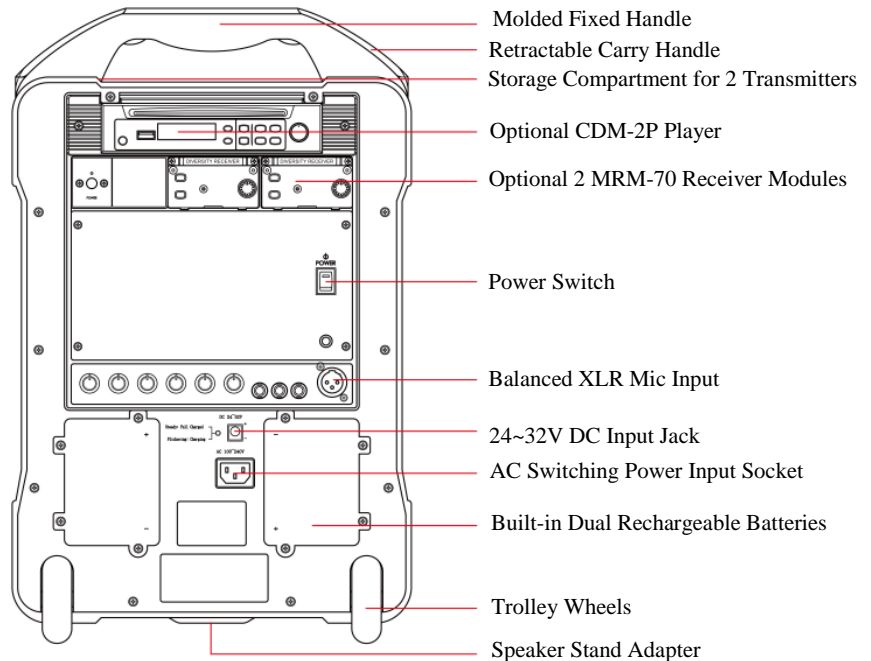

MA-707

Portable Wireless PA System

This versatile yet powerful system can be used indoors or outdoors and provides excellent, full-range music reproduction as well as quality intelligible speech. The retractable handle and built-in wheels make transport easy and convenient.

Ideal Applications

Ideal for schools, places of worship, sporting events, corporate meetings, seminars & presentations, military, law enforcement events, fitness & aerobics centers, street/festival performers, auctions, graveside services & funeral homes, election campaigns, theme & recreational parks — practically any event imaginable.

Key Features

- 100-watt audio output for speech and music.
- 3 power modes: AC, rechargeable battery & DC jack.
- Up to 8 hours of standby time per charge.
- For crowds up to 700.
- Retractable handle and sturdy wheels for easy transport.
- Built-in storage compartment for 2 transmitters.
- Optional CD/USB player.
- Up to 2 optional diversity receivers, 16 scanable frequencies.
- Simple Scan & ACT sync channel set-up.
- Line-input & output.
- Two wired microphone inputs (XLR & 1/4").
- Rechargeable batteries included.
- Suitable for tripod, floor or desk mount.

Receivers / Transmitters / Microphones

- **MRM-70** Single 16-ch Diversity Receiver Module
- **ACT-30H/ACT-30T** Handheld/Bodypack Transmitter
- **MU-53HN/55HN** Dual-sided Uni/Omni-directional Headset
- **MU-210/MU-23(new)** Dual-sided Uni/Omni-directional Headset
- **MU-13(new)** Single-sided Omni-directional Headset
- **MU-53L/55L** Uni/Omni-directional Lavalier Mic

Accessories

- **CDM-2P** CD/USB player with remote control
- **MB-70** Replacement Rechargeable Battery
- **MA-707EXP** Passive Extension Speaker
- **SC-70** Storage Cover Bag
- **MS-70** Tripod Speaker Stand

Technical Specifications

AF Power Output:	70W RMS (100W Max) / 4Ω
Amplifier	Class AB
Frequency Response:	50 Hz~18 kHz
Mic Input:	XLR & 6.3mm (1/4")
Standby Time:	Up to 8 hours per charge
Receiver Channels:	UHF 16 auto-scanable frequencies
Channel Set-Up:	Scan & ACT Sync
T.H.D.:	< 1%
Speaker:	8-inch, full-range
Line Input:	6.3mm (1/4")
Line Output:	6.3mm (1/4")
Power Supply:	Built-in 12V/4.5AH rechargeable battery (MB-70 x 2) with charger & 100~240V AC switching power supply
Dimensions:	310(W) x 445(H) x 240(D) mm 12.2(W) x 17.5(H) x 9.4(D) inches
Weight:	14.8 kg / 32.5 lbs (batteries included)
Color	Black

Specifications subject to change without notice