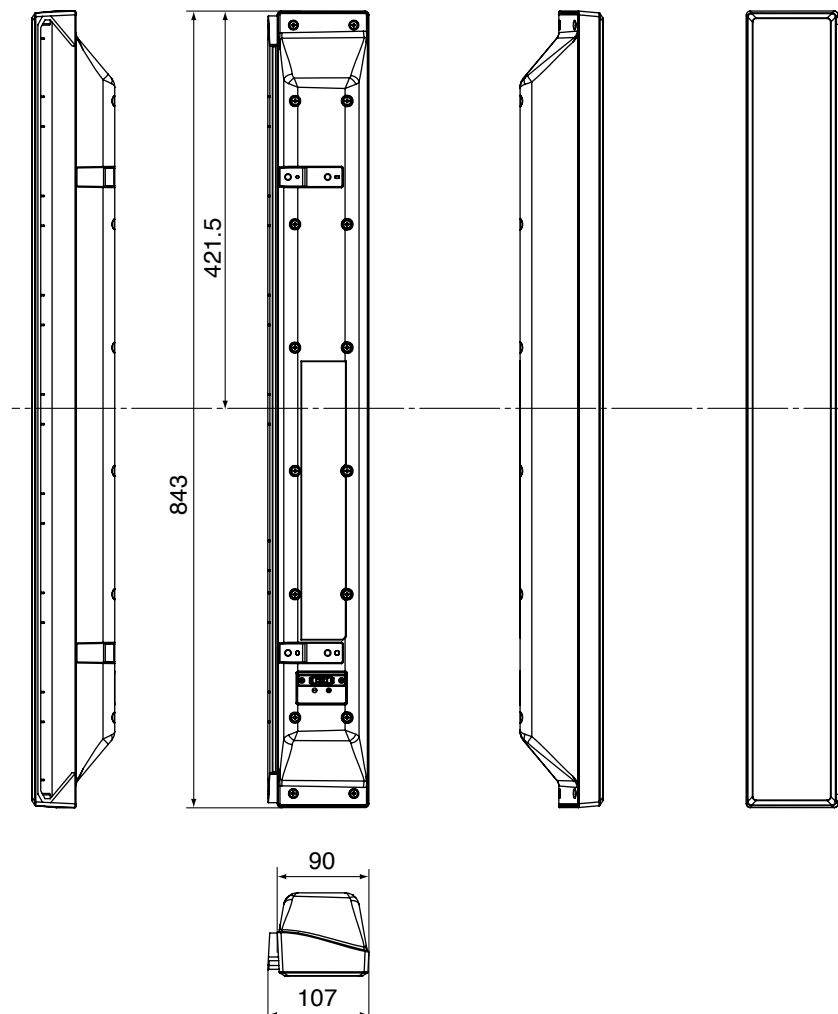

For 58-inch • 60-inch type Plasma Display only
Speakers

TY-SP58P10WK

■ Product summary

This product is exclusive speakers to mount for 58 inch • 60 inch plasma display.

■ Product specifications (Design and specifications are subject to change without notice)

Dimensions (W x H x D)	107 mm x 843 mm x 88 mm
Weight	2.5 kg / each
Speaker unit	Woofer 80 mm dia. x 2 Tweeter 30 mm dia.
Rated input	8 W
Rated impedance	6 Ω
Cabinet color	Metalic black

- Accessories
- Mounting bracket (right x 2, left x 2)
 - Bracket mounting screw (x12)
 - Speaker cable (20 cm) x 2
 - Sponge (x2)

■ Dimensions

Unit : mm

Cautions : This drawing is not to a scale.