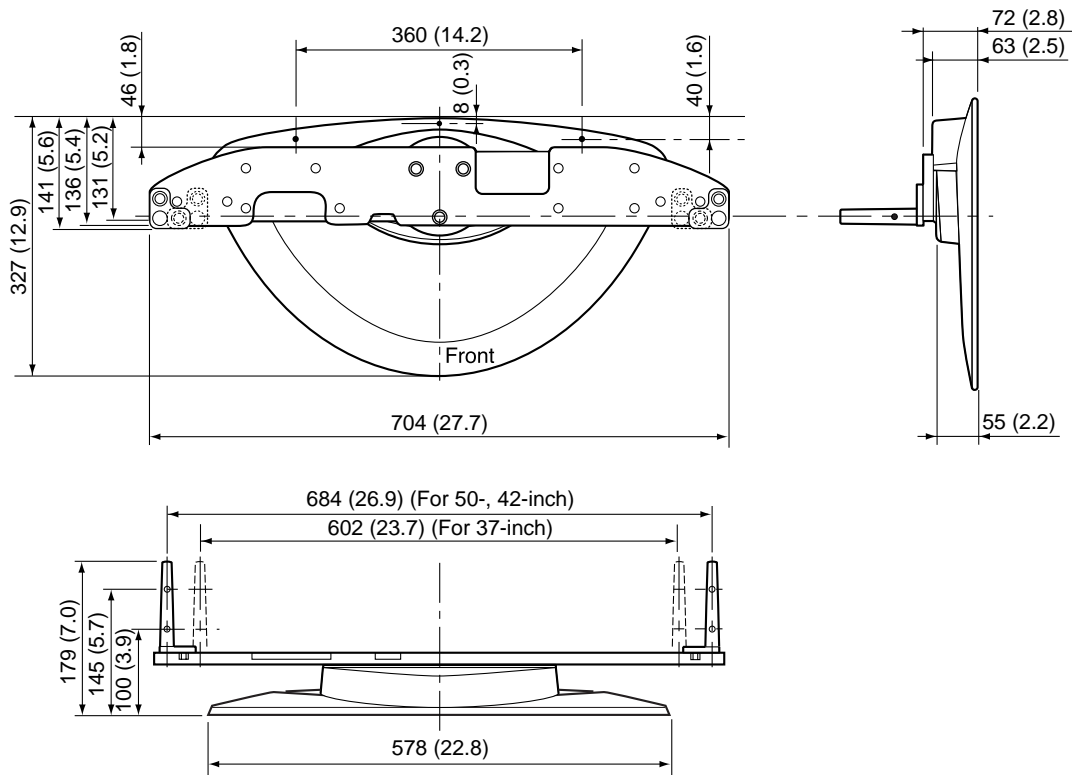

## Product summary

This product is the exclusive pedestal to mount for 50 inch, 42 inch and 37 inch plasma display.

## Product specification (Design and specifications subject to change without notice)

Dimensions (W x H x D)	704 mm x 179 mm x 327 mm (27.7" x 7.0" x 12.9")
Mass	10 kg (22 lbs.)

Accessories • Screws (8) • Poles (2) • Fall-prevention parts

## Dimensions

Unit : mm  
(inches)

Cautions : This drawing is not a scale.