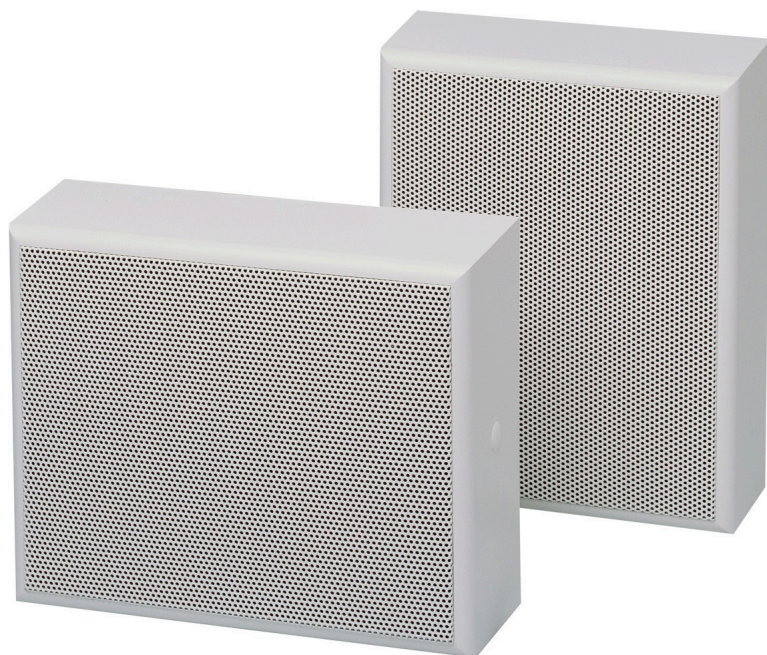

BC-106

BC-106.jpg

Cabinet Speaker, 6 W, 100 V, white

Rating: Not Rated Yet

Price:

[Question on item?](#)

Description The RCS speakers have been developed according to the latest knowledge in plastic technology. The high-quality impact and a scratch resistant plastic corpus ensure best boom and swing release.

This "soft line" corpus design combined with a high-sound pervious grille cover is modern and decent.

A broadband high performance speaker chassis (dia. 165mm) with an integrated high tone cone and high-quality matching transformer ensures brilliant music playback and excellent speech reproduction

Features

- Mounting is very simple. The grille can be lifted off by a screwdriver in order to have access to the fixing screws.
- The plastic cover is impact and scratch resistant and is available on request in all RAL colours.
- The fixing is burgle proof and can be mounted horizontally, vertically or to the ceiling.
- There is room in the cabinet to mount relays, if necessary.