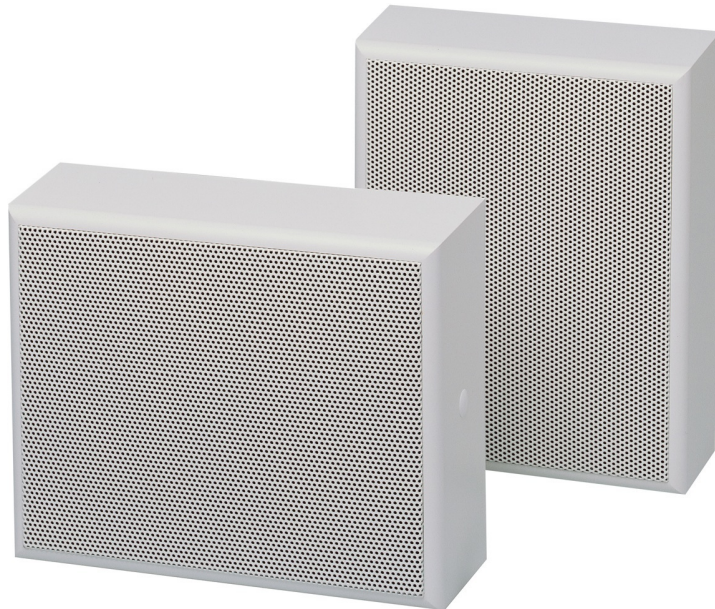

## BC-110

Cabinet Speaker, 10 W, 100 V, white

#### Description

The RCS speakers have been developed according to the latest knowledge in plastic technology. The high-quality impact and a scratch resistant plastic corpus ensure best boom and swing release.

This "soft line" corpus design combined with a high-sound pervious grille cover is modern and decent.

A broadband high performance speaker chassis (dia. 165mm) with an integrated high tone cone and high-quality matching transformer ensures brilliant music playback and excellent speech reproduction

## Features

- Mounting is very simple. The grille can be lifted off by a screwdriver in order to have access to the fixing screws.
- The plastic cover is impact and scratch resistant and is available on request in all RAL colours.
- The fixing is burgle proof and can be mounted horizontally, vertically or to the ceiling.
- There is room in the cabinet to mount relays, if necessary.