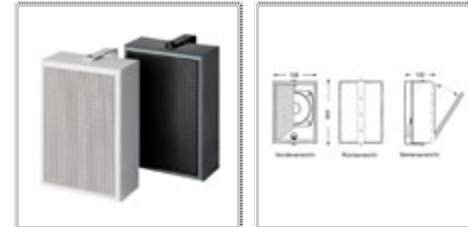

CBR-006W

„Compact“-Cabinet Speaker, 15/6 W, 100 V, white, with rear panel

Description

Description

These unusual, small „Compact“ speakers, of the series CBS and CBR are very inexpensive, attractive and easy to mount. The high-quality impact and scratch resistant plastic corpus ensures best boom and swing release.

This “soft line” corpus design combined with a high-sound pervious grille cover is modern and decent.

Features

- A broad band high performance speaker chassis (ø130mm) with an integrated high tone cone and high quality transformer ensure brilliant music playback and excellent speech reproduction despite the small cabinet.
- The model series-CBS (with an open back panel) is constructed to be screwed or hung up (via key hole).
- The model series-CBR has an open back panel and a lay over mounting bracket, which allows the speaker to be turned in every direction.
- The fitted high quality matching transformer allows the matching to 1/1-1/2-1/4 of the performance.
- The mounting is burgle proof and positioned to be horizontal, vertical and to the ceiling.
- The plastic cabinet is impact and scratch resistant and if required can be painted in all RALcolours.