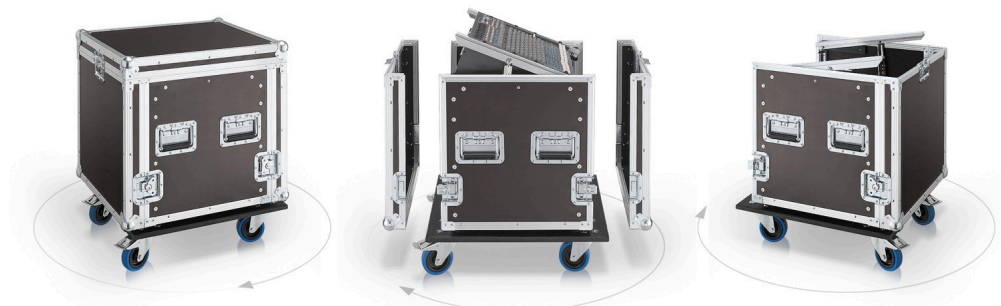

WFC-012U

WFC-U-Serie.jpg

📷 📷 📷

19"-Angle „Flight-Case“, 12 RU

Rating: Not Rated Yet

Price:

[Question on item?](#)

Description Our 19" angle rack flight cases are designed in accordance with the international 19" standard a meeting of highest requirements regarding the quality, stability, handling and design.

They are able to withstand the rigours of everyday use on stages and events as well as shipping through carriers or by airfreight.

Features

- The corpus is made out of "double-door" 7mm multilayer birch-multiplex-wood.
- Edge protection made out of robust aluminium angles that are fitted all around (25/25 mm).
- All 8 corners are additionally equipped with ball corners made from galvanized sheet steel.
- At the bottom of the "flight-case" there are 4 stable rubber feet.
- All flight-cases are supplied with flap handles in recessed grips and butterfly locks.
- • Arrangable rack rail on the top (10 RU/19?).
- Service cover (back) with spring lock for easy access to the back of the device.
-
- One removable cover on the front and on the top of the flight-case.