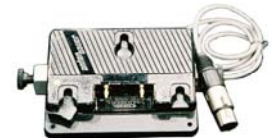

CFPS150
Battery
adapter plate

$450