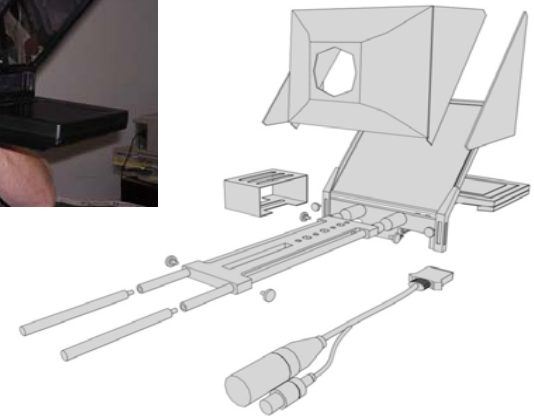

DV8

Starting at **\$2,795**

FOLD AND GO
TELESCRIPT

8" Portable On-Camera Flat Panel Prompting System

Features:

- **NEW** Configurations for use with ANY ENG or DV camera – hand held, tripod mount or Steadicam™
- HD Lens and camera ready
- Standard 300 nit brightness OR 1400 nit HB upgrade for outdoor use
- Use 15+ ft away
- Unique Fold and Go semi-rigid hood
- **Complete system weighs only 4 lbs (1.81kg)**
- Display any image with built-in image reverse
- Special input cable with professional connectors
- QuickMount system for simple on and off
- v12v Battery operable

Popular Accessories:

Includes:

- 8" (20.3 cm) LCD Flat Panel Prompter Monitor (Composite/S-Video inputs)
- **FOLD & GO Lightweight LensView Assembly** (Folding Frame and Hood, Beamsplitter, Conical Mask and side flaps)
- **Sliding Mount Assembly** (Counterbalancing Plate and Mounting Bracket)
- 2" Offset Riser

CDV8
Custom
foamed case

\$230

Included

RIS020
2" riser for
DV cams

Included

DV8-ENG
ENG camera
mounting plate
and 6" rods

\$495

HND-HLD
Shoulder
pad and grip